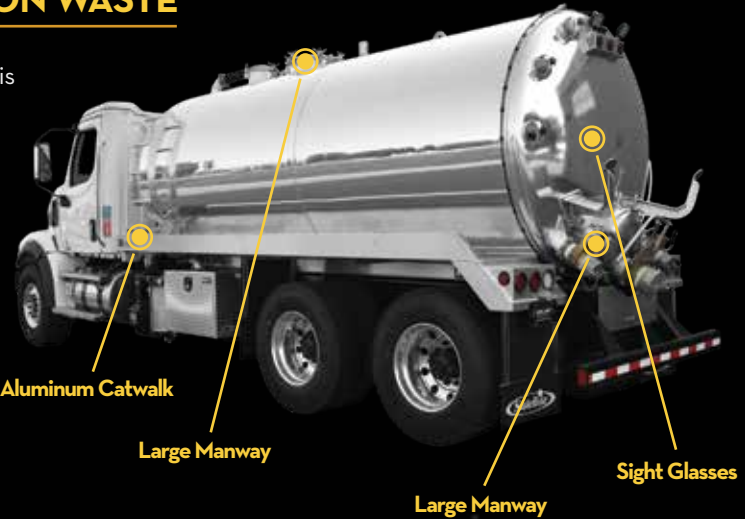

CONQUER EVEN THE BIGGEST JOBS

TANDEM AXLE

Aluminum Tank

Driver-Side Toolbox

Third Axle (Optional)

3000-GALLON WASTE TO 5000-GALLON WASTE

For your larger tasks, Satellite Vacuum Truck's tandem-axle truck is an unbeatable choice. With tank sizes ranging from 3,000 to 5,000 gallons, these trucks are built to tackle even the most demanding jobs. You can customize your truck with features like tilt beds, code trucks, and hitches to suit your specific needs. Just like its smaller counterpart, the tandem-axle truck is available in aluminum, stainless steel, and steel tanks, ensuring durability and versatility for any application.

Aluminum Catwalk

Large Manway

Large Manway

Sight Glasses