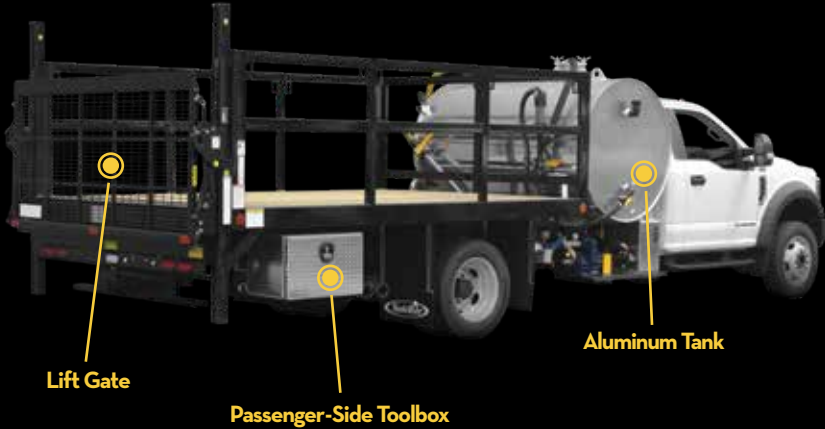

SMALL EVENT

P&D 700

5-Series Chassis

Driver Side Workstation

Driver Side Toolbox

455-GALLON WASTE / 245-GALLON FRESH

Satellite Vacuum Trucks now offers the ultimate P&D truck for pulling trailers. The short-chassis P&D 700 is specifically designed for quick and efficient trailer positioning. Its tight turning radius and ergonomic design provide a clear view of the trailer while backing up, making it easy to spot and avoid obstacles that are often hidden when towing with standard service trucks.

Lift Gate

Passenger-Side Toolbox

Aluminum Tank

■ PICK YOUR LENGTH

4ft 2-Unit

Recommended Bed for Hauling Trailers

8ft 4-Unit

12ft 6-Unit