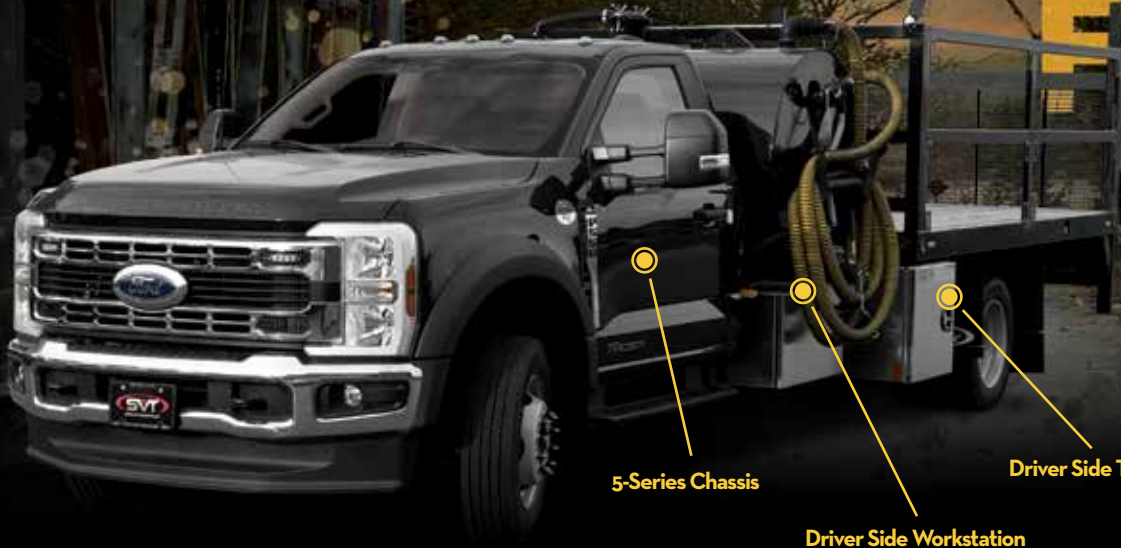

SMALL EVENT

P&D 700

5-Series Chassis

Driver Side Workstation

Driver Side Toolbox

455-GALLON WASTE / 245-GALLON FRESH

Satellite Vacuum Trucks now offers the ultimate P&D truck for pulling trailers. The short-chassis P&D 700 is specifically designed for quick and efficient trailer positioning. Its tight turning radius and ergonomic design provide a clear view of the trailer while backing up, making it easy to spot and avoid obstacles that are often hidden when towing with standard service trucks.

Lift Gate

Passenger-Side Toolbox

Aluminum Tank

■ PICK YOUR LENGTH

4ft 2-Unit

Recommended Bed for Hauling Trailers

8ft 4-Unit

12ft 6-Unit