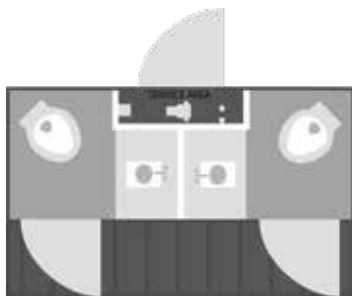

SELFIE GRAY

SELFIE | 2 STATION

The Selfie is a sleek, go-anywhere, do-anything, two-station restroom trailer that comes with all the amenities of your very own bathroom and the spacious, roomy interior is a pleasant surprise! Standard trailers come complete with flushing toilets, stainless-steel sinks, wide counter tops, mirrors, and bright ambient lighting. For those wanting to upgrade, add AC, additional heat, a sound system, water heater or aluminum wheels.

**All Selfie models are available Internationally and in white or gray interior.*

SELFIE WHITE

FLOOR PLAN

- NO. OF STATIONS** - 2
- NO. OF USES** - 650
- OZ PER USE** - 16
- FRESHWATER** - 104 GAL
- WASTEWATER** - 175 GAL
- WEIGHT** - 3,800 LBS
- WHEELS** - 14" ALUMINUM
- AXLE** - (2) 3,500 LB TORSION