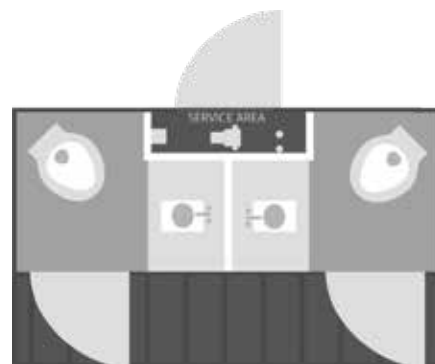

SELFIE | 2-STATION

The Selfie is a sleek, go-anywhere, do-anything, two-station restroom trailer that brings all the comforts of home to any location. Its spacious, roomy interior is a pleasant surprise, featuring flushing toilets, stainless-steel sinks, wide countertops, mirrors, and bright ambient lighting. For those looking to enhance their experience, optional upgrades include AC, additional heat, sound system, water heater, and aluminum wheels.

**All Selfie models are available internationally and in white or gray interior.*

SELFIE GRAY INTERIOR

SELFIE FLOOR PLAN

- NO. OF STATIONS** - 2
- APPROX. NO. OF USES** - 650
- FRESHWATER** - 104 GAL
- WASTEWATER** - 175 GAL
- WEIGHT** - 3,800 LBS
- WHEELS** - 14" ALUMINUM
- AXLE** - (2) 3,500 LB TORSION