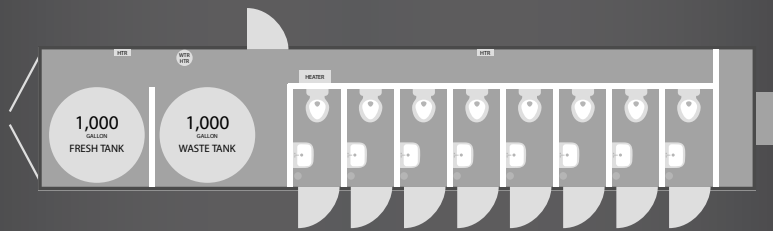

NO. OF STATIONS - 8
FRESHWATER - 1,000 GAL
WASTEWATER - 1,000 GAL
WEIGHT - 16,000 LBS
POWER REQUIRED
200A / 240V SERVICE

40' | 8-STATION CONTAINER RESTROOM

For long-term commercial projects, the Satellite Suites 40' Container Restroom is the ultimate solution. Its modern design and stylish interior provide a welcoming atmosphere for users, while the massive 1,000-gallon freshwater and 1,000-gallon wastewater tanks ensure up to 6,000 uses before needing service.

Equipped with a commercial-grade climate control and ventilation system, the continuously running fans keep humidity low and prevent any unpleasant odors. If you require a durable, reliable, and comfortable restroom option, look no further than the Satellite Suites 40' Container Restroom.