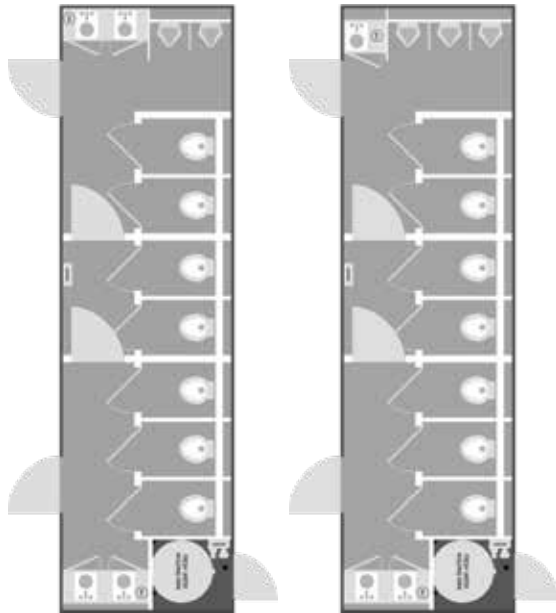

SPA INTERIOR

- NO. OF STATIONS** - 9 OR 10
- APPROX. NO. OF USES** - 3,700
- FRESHWATER** - 300 GAL
- WASTEWATER** - 1,150 GAL
- WEIGHT** - 11,980 LBS
- WHEELS** - 16" ALUMINUM
- AXLE** - (2) 7,000 LB TORSION

## 29' FLEX | 9 & 10-STATION

The Flex 9 & 10-Station portable restroom trailers are an event planner's favorite solution to portable sanitation challenges. Available in four stunning interiors, these trailers offer unparalleled flexibility and customization. The 9-station model can be configured for male/female use in a 4+5, 6+3, or a 9-station floorplan, while the 10-station model can be set up in a 5+5, 3+7, or a 10-station floorplan. This versatility ensures that the trailers can meet the specific needs of any event, providing both convenience and elegance.

9-STATION

10-STATION

**8x29' | FLEX**  
FLOOR PLANS

LUXE INTERIOR

COMMERCIAL INTERIOR