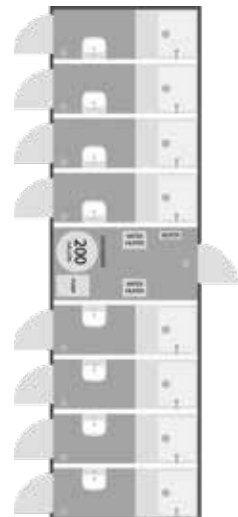

8-DOOR SHOWER | 8-STATION

Introducing the 8-Door, 8-Station shower trailer, offering unmatched privacy. Each shower has private access and individual temperature control for ultimate comfort. It's the perfect blend of elegance and functionality.

8x28' | 8-DOOR, 8-STATION, SHOWER FLOOR PLAN

- NO. OF STATIONS** - 8
- WIDTH/STEPS DOWN** - 8'5" | 10'5"
- FRESHWATER** - 200 GAL
- WASTEWATER** - 1,100 GAL
- WEIGHT** - 12,500 LBS
- WHEELS** - 16" ALUMINUM
- AXLE** - (2) 7,000 LB TORSION