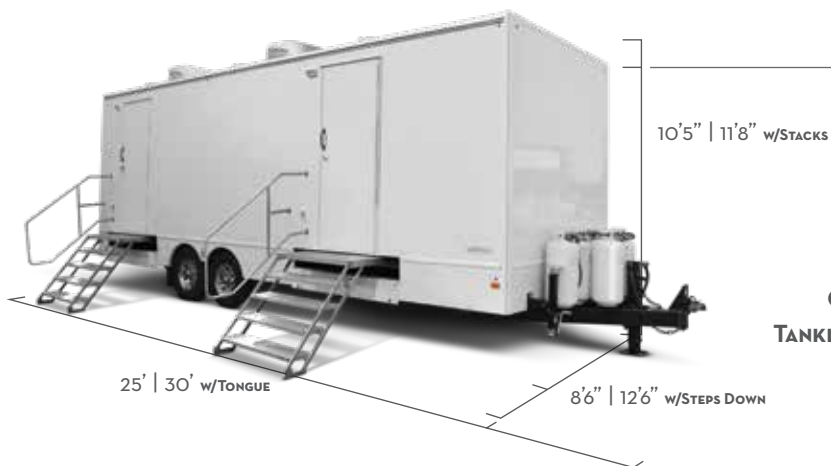

## LAUNDRY | 8-STATION

Satellite Suites proudly introduces the 25' 8-Station Laundry Trailer, designed to serve large groups of service workers and disaster relief teams. This trailer is equipped with eight Samsung stackable washer/dryer units, one folding station, and two laundry sinks. The open floor plan ensures easy flow in and out, maximizing productivity.

**8x25' | 8-STATION, LAUNDRY**  
FLOOR PLAN

- NO. OF STATIONS** - 8
- FRESHWATER** - 200 GAL
- WASTEWATER** - 950 GAL
- WEIGHT** - 10,800 LBS
- WHEELS** - 16" ALUMINUM
- AXLE** - (2) 7,000 LB TORSION
- CONNECTIONS** - FRESH & WASTEWATER
- TANKLESS WATER HEATER** - (2) 199,000 BTU