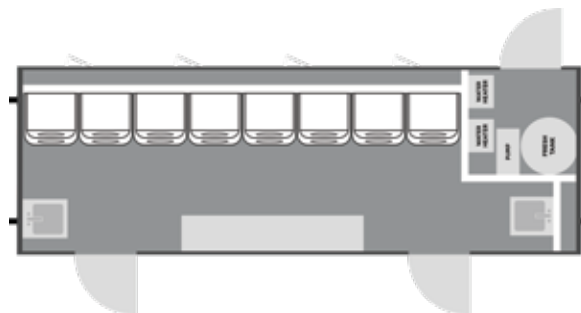

## LAUNDRY | 8-STATION

Satellite Suites proudly introduces the 25' 8-Station Laundry Trailer, designed to serve large groups of service workers and disaster relief teams. This trailer is equipped with eight Samsung stackable washer/dryer units, one folding station, and two laundry sinks. The open floor plan ensures easy flow in and out, maximizing productivity.

**8x25' | 8-STATION, LAUNDRY**  
FLOOR PLAN

- NO. OF STATIONS** - 8
- FRESHWATER** - 200 GAL
- WASTEWATER** - 950 GAL
- WEIGHT** - 10,800 LBS
- WHEELS** - 16" ALUMINUM
- AXLE** - (2) 7,000 LB TORSION
- CONNECTIONS** - FRESH & WASTEWATER
- TANKLESS WATER HEATER** - (2) 199,000 BTU