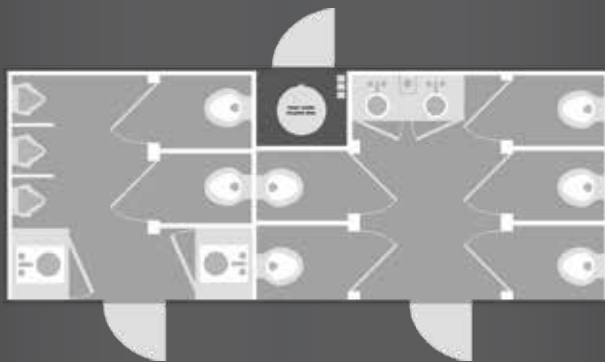

25' | 10-STATION

Lightweight, spacious, and stunning perfectly describe this 25', 10-Station trailer. Inside, the ladies' area boasts five roomy stalls and a twin-basin vanity, while the men's area features two private stalls, three urinals, and two single-basin vanities. Each area is equipped with individual air conditioning units to ensure total comfort, making this trailer an ideal choice for any event.

**Available internationally.*

8x25' | 10-STATION
FLOOR PLAN

NO. OF STATIONS - 10
APPROX. NO. OF USES - 3,000
FRESHWATER - 200 GAL
WASTEWATER - 950 GAL
WEIGHT - 9,800 LBS
WHEELS - 16" ALUMINUM
AXLE - (2) 7,000 LB TORSION