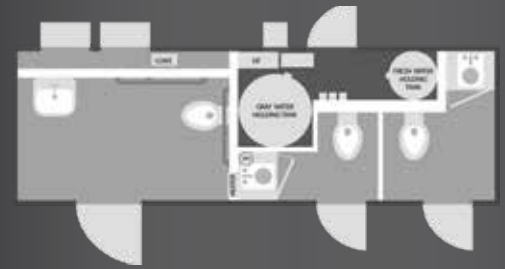

COMMERCIAL INTERIOR

MILLENNIUM INTERIOR

ADA PLUS 2 | 3-STATION

Satellite's ADA Plus 2 is the ultimate solution for event planners seeking efficiency and elegance. It features two unisex bathrooms and an ADA bathroom, ensuring accessibility and convenience. Available in four stunning interiors, it combines efficiency and elegance to elevate any event.

**Available internationally and in all interiors.*

6x19' | ADA, 3-STATION
FLOOR PLAN

SPA INTERIOR

- NO. OF STATIONS - 3**
- APPROX. NO. OF USES - 1,000**
- RISE HEIGHT W/AC - 10'4"**
- KNEEL HEIGHT - 9'2"**
- FRESHWATER - 105 GAL**
- WASTEWATER - 300 GAL**
- WEIGHT - 8,200 LBS**
- WHEELS - 17.5" ALUMINUM**
- AXLE - 10,000 LB**
- RETRACTABLE**