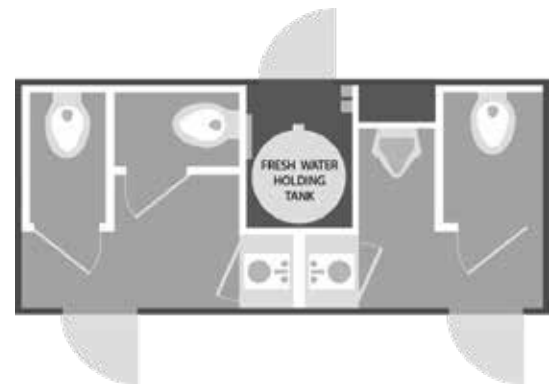

GRAY SPA INTERIOR

14' | 2-DOOR, 4-STATION

Satellite Suites' 14' 2-Door, 4-Station trailer offers more space than you'd expect for its size. Inside, the cozy and welcoming atmosphere provides each end-user with that at-home experience they long for when out at an event, making it a perfect choice for any occasion. Beyond its roomy layout, it boasts easy towing and setup. The steps, leveling jacks, and door handles can be deployed in just minutes, and the water and electrical connections are conveniently positioned for quick access.

**Available internationally.*

LUXE INTERIOR

6x14' | 2-DOOR, 4-STATION FLOOR PLAN

NO. OF STATIONS - 4

APPROX. NO. OF USES - 1,400

FRESHWATER - 200 GAL

WASTEWATER - 400 GAL

WEIGHT - 5,280 LBS

WHEELS - 16" ALUMINUM

AXLE - 7,000 LB TORSION