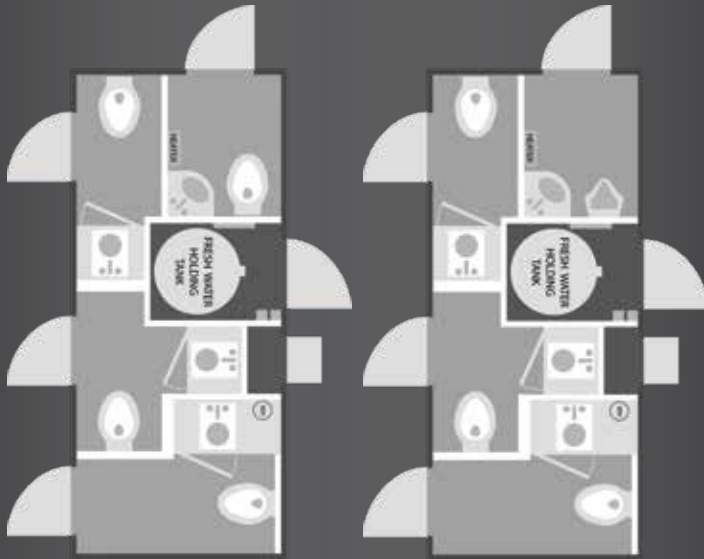

GRAY SPA INTERIOR

COMMERCIAL INTERIOR

14' | 4-DOOR, 4-STATION

Satellite Suites 14' 4-Door, 4-Station trailer offers more space than you might expect for its size. The interior is well-lit, welcoming, warming, and inviting, creating a comfortable atmosphere. In addition to its spacious layout, the trailer is designed for easy towing and quick setup. The steps, leveling jacks, and door handles can be deployed in just a few minutes, and the water and electrical connections are conveniently positioned for quick access. This combination of features makes the 14' 4-Door, 4-Station trailer an ideal choice for those seeking both convenience and comfort.

**Available internationally.*

6x14' | 4-DOOR, 4-STATION
FLOOR PLANS

NO. OF STATIONS - 4

APPROX. NO. OF USES - 1,400

FRESHWATER - 200 GAL

WASTEWATER - 400 GAL

WEIGHT - 5,280 LBS

WHEELS - 16" ALUMINUM

AXLE - 7,000 LB TORSION