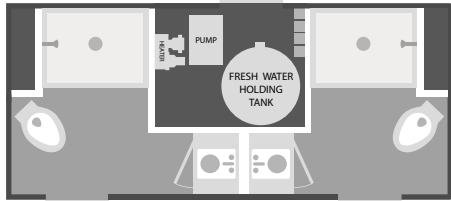

14' 2-STATION | SHOWER COMBO

The Satellite Suites 14' 2-Door Shower Combo trailer offers space, convenience, and efficiency. Despite its compact size, it provides ample room and is easy to tow and set up. Quick deployment of steps, leveling jacks, and door handles, with strategically positioned water and electrical connections, ensures a hassle-free solution for any event or site.

**Available internationally in Spa, Commercial, and Luxe interiors.*

6x14' SHOWER COMBO
FLOOR PLAN

- NO. OF STATIONS** - 2
- APPROX. NO. OF USES** - 1,400
- FRESHWATER** - 200 GAL
- WASTEWATER** - 400 GAL
- WEIGHT** - 5,280 LBS
- WHEELS** - 16" ALUMINUM
- AXLE** - 7,000 LB TORSION,
(OPTIONAL) (2) 7,000 LB TORSION

POCKET DOOR
(OPTIONAL)