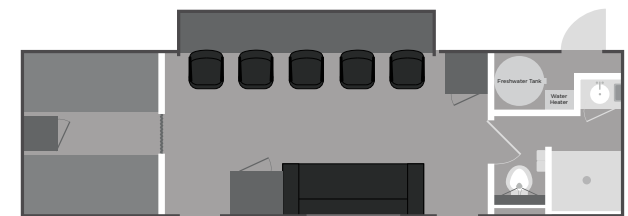

## 30' COMMAND CENTER

Satellite Suites' 30' Multi-Purpose Command Center is designed to be the base of operations for any busy camp or work site. The mobile unit features a roomy 13' slide-out that contains five workstations with charging and connectivity, sleeping for up to 5, a full bath with a large shower, refrigerator, microwave, couch, and a 50" TV/monitor.

- No. OF BUNKS** - 2
- No. OF BEDS** - 4
- No. OF TOILETS** - 1
- No. OF SHOWERS** - 1
- OZ PER USE** - 16
- FRESHWATER** - 200 GAL
- WASTEWATER** - 300 GAL
- WEIGHT** - 11,200 LBS
- WHEELS** - 16" ALUMINUM
- AXLE** - (2) 7,000 LB INDEPENDENT

FLOOR PLAN