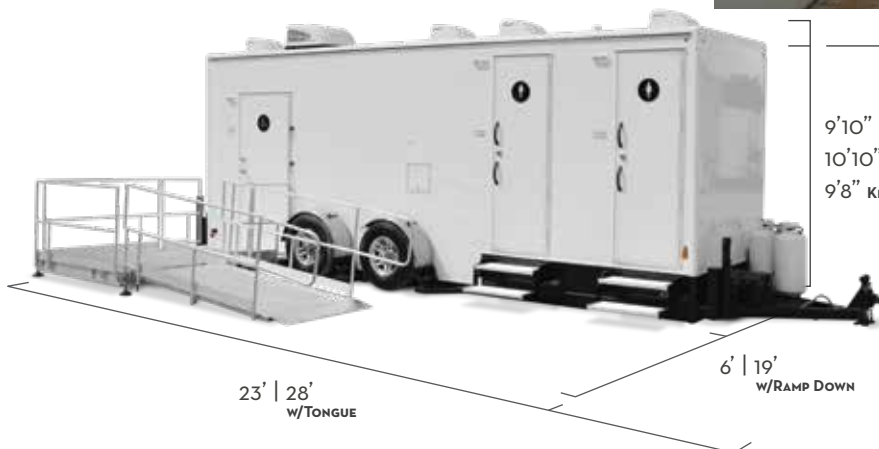

**Available internationally and in all interiors.*

SPA GRAY

COMMERCIAL GRAY

MILLENNIUM

LUXE

- NO. OF STATIONS** - 3
- NO. OF USES** - 1,000
- OZ PER USE** - 32
- FRESHWATER** - 105 GAL
- WASTEWATER** - 300 GAL
- WEIGHT** - 11,000 LBS
- WHEELS** - 16" ALUMINUM
- AXLE** - (2) 10,000 LB TORSION