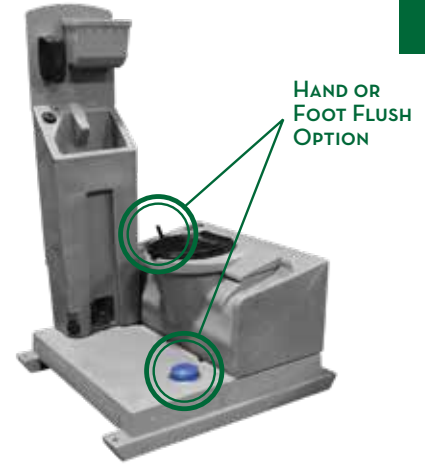

## HAND FLUSH RECIRCULATING

The Western Recirculating flushing system offers a quick and easy upgrade for Satellite's wheelchair-accessible restrooms. This advanced system features a recirculating filter that prevents waste from being pumped back through the bowl, ensuring it remains fresh and clean after each use. Additionally, the Western Hand Flush pump system is compatible with both 35-gallon and 68-gallon waste tanks, providing flexibility and convenience.

## HAND FLUSH FRESH FLUSH

If you want to make your Liberty restroom more family-friendly, the Western Fresh Flush is the perfect upgrade. The Western Hand Flush pump system easily connects to the freshwater tank on the Pro-22 handwash sink, providing your customers with a full day of service for both handwashing and flushing.

## HIGHRISE FLUSH KIT

The Highrise Recirculating Hand Flush is available in both Western and Flapper bowl options. Its innovative recirculating filter system ensures that waste is never pumped back through the bowl, keeping it pristine and fresh after each use.

## FLAPPER BOWL

This innovative flush system features a plastic flapper bowl that conceals waste and seals tightly to minimize odors. You can easily retrofit any of Satellite's standard units, as well as some specialty units, into a flushing unit with this versatile flapper bowl. It can be installed as a fresh flush when paired with the Pro-22 sink or as a recirculating flush system if no sink is present. The flapper bowl flush system is available with either a hand or foot pump option, offering flexibility to suit your needs.