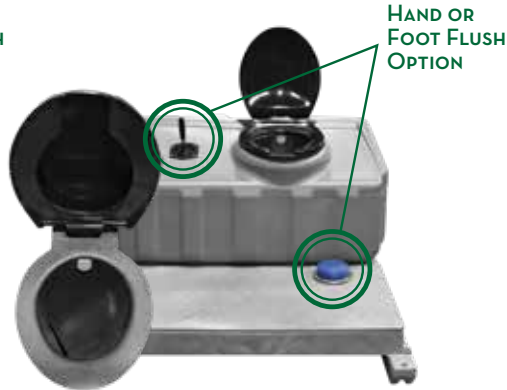

## HAND FLUSH RECIRCULATING

The Western Recirculating flushing system offers a quick and easy upgrade for Satellite's wheelchair-accessible restrooms. This advanced system features a recirculating filter that prevents waste from being pumped back through the bowl, ensuring it remains fresh and clean after each use. Additionally, the Western Hand Flush pump system is compatible with both 35-gallon and 68-gallon waste tanks, providing flexibility and convenience.

## HAND FLUSH FRESH FLUSH

If you want to make your Liberty restroom more family-friendly, the Western Fresh Flush is the perfect upgrade. The Western Hand Flush pump system easily connects to the freshwater tank on the Pro-22 handwash sink, providing your customers with a full day of service for both handwashing and flushing.

## HIGHRISE FLUSH KIT

The Highrise Recirculating Hand Flush is available in both Western and Flapper bowl options. Its innovative recirculating filter system ensures that waste is never pumped back through the bowl, keeping it pristine and fresh after each use.

## FLAPPER BOWL

This innovative flush system features a plastic flapper bowl that conceals waste and seals tightly to minimize odors. You can easily retrofit any of Satellite's standard units, as well as some specialty units, into a flushing unit with this versatile flapper bowl. It can be installed as a fresh flush when paired with the Pro-22 sink or as a recirculating flush system if no sink is present. The flapper bowl flush system is available with either a hand or foot pump option, offering flexibility to suit your needs.