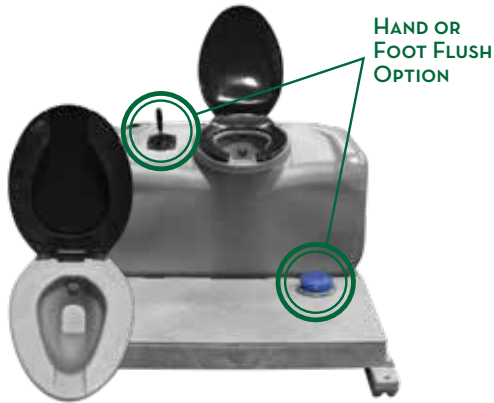

## HAND FLUSH RECIRCULATING

The Western Recirculating flushing system offers a quick and easy upgrade for Satellite's wheelchair-accessible restrooms. This advanced system features a recirculating filter that prevents waste from being pumped back through the bowl, ensuring it remains fresh and clean after each use. Additionally, the Western Hand Flush pump system is compatible with both 35-gallon and 68-gallon waste tanks, providing flexibility and convenience.

## HAND FLUSH FRESH FLUSH

If you want to make your Liberty restroom more family-friendly, the Western Fresh Flush is the perfect upgrade. The Western Hand Flush pump system easily connects to the freshwater tank on the Pro-22 handwash sink, providing your customers with a full day of service for both handwashing and flushing.

## HIGHRISE FLUSH KIT

The Highrise Recirculating Hand Flush is available in both Western and Flapper bowl options. Its innovative recirculating filter system ensures that waste is never pumped back through the bowl, keeping it pristine and fresh after each use.

## FLAPPER BOWL

This innovative flush system features a plastic flapper bowl that conceals waste and seals tightly to minimize odors. You can easily retrofit any of Satellite's standard units, as well as some specialty units, into a flushing unit with this versatile flapper bowl. It can be installed as a fresh flush when paired with the Pro-22 sink or as a recirculating flush system if no sink is present. The flapper bowl flush system is available with either a hand or foot pump option, offering flexibility to suit your needs.