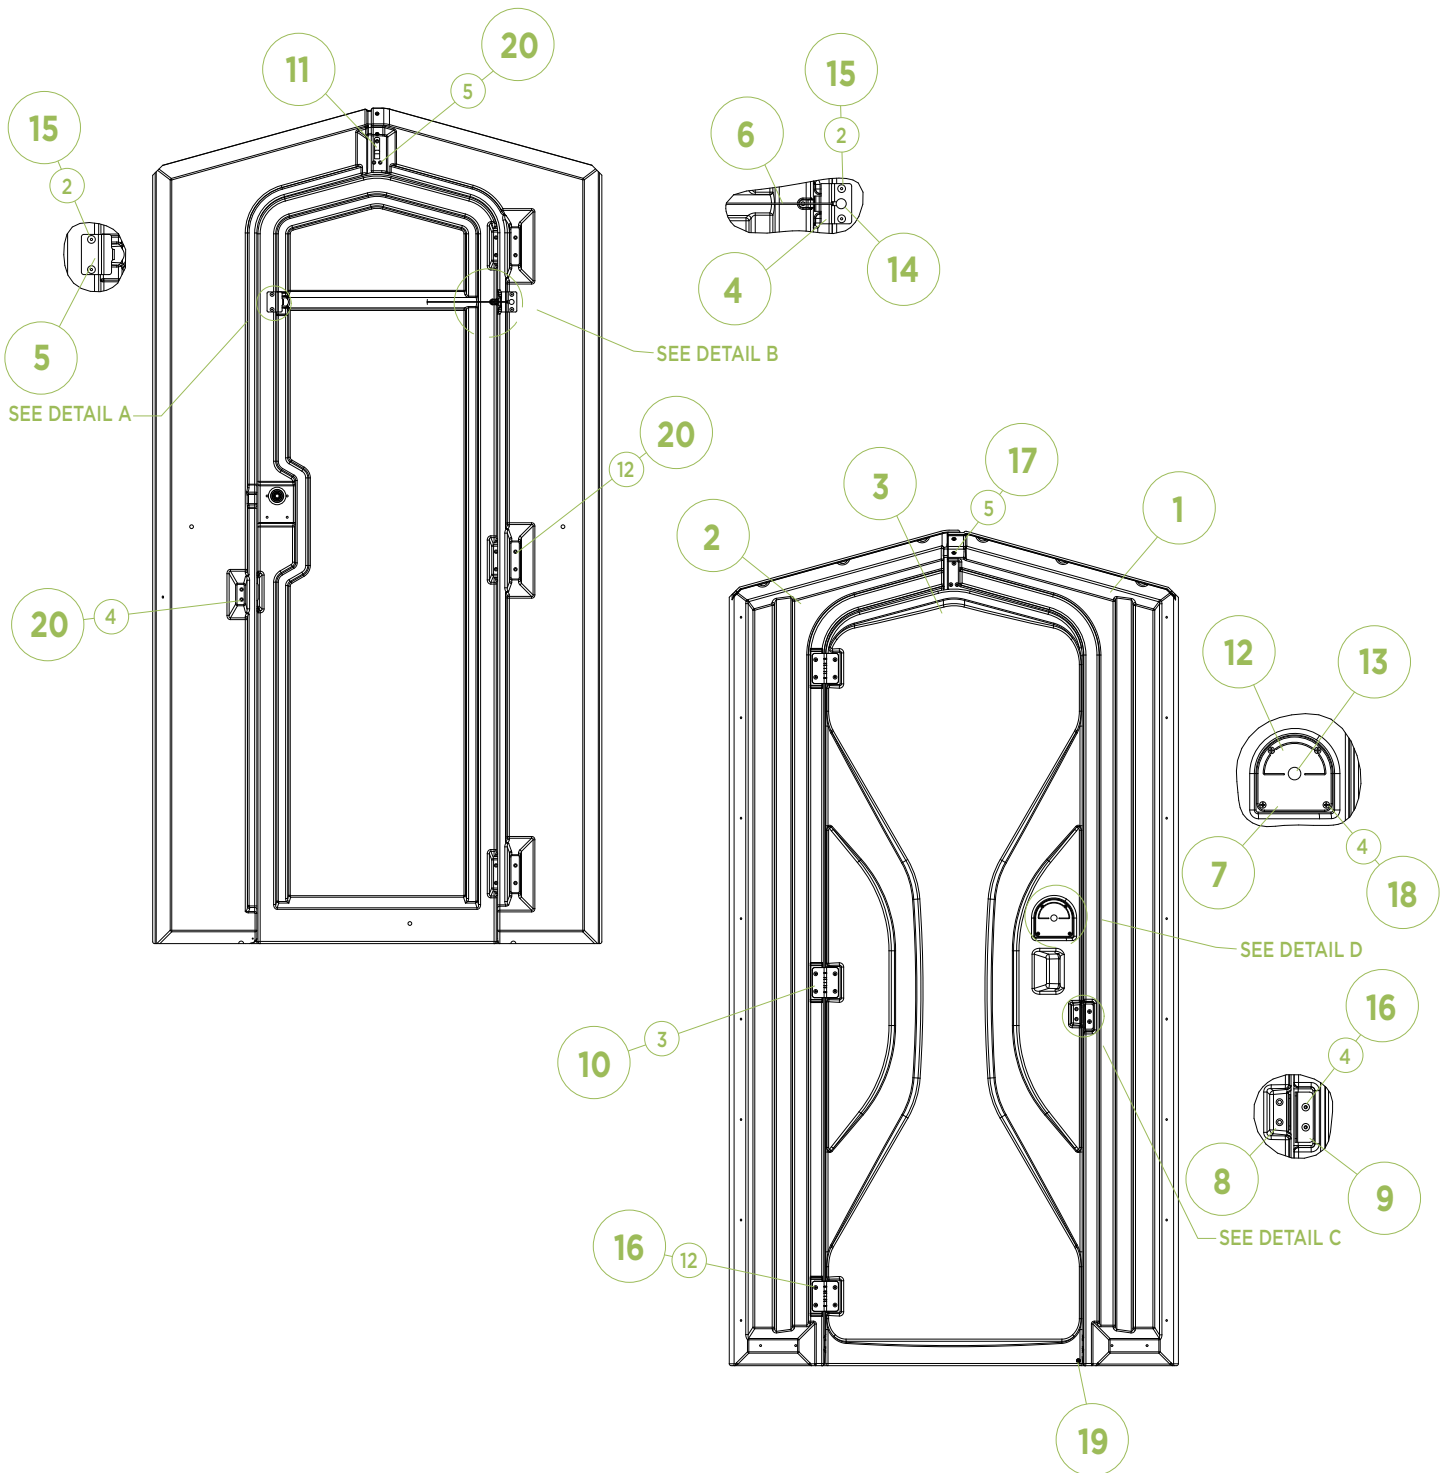

TUFWAY | FRONT ASSEMBLY PRE-2024

TUFWAY | FRONT ASSEMBLY PARTS PRE-2024

ITEM #	PART #	QPU	DESCRIPTION	COMMENT	PRICE
1		1	FACING- TUFWAY HASP	NONSALEABLE	
2		1	FACING- TUFWAY HINGE	NONSALEABLE	
3		1	DOOR- TUFWAY	NONSALEABLE	
4	10889	1	BRACKET- CABLE ANCHOR TUFWAY	HINGE SIDE	
5	10511	1	BRACKET- SPRING ANCHOR TUFWAY	DOOR	
6	10888	1	CLOSURE ASSY- TUFWAY DOOR		
7	13415	1	COVER- INDICATOR BLACK		
8	13197	1	HASP- 3/16 RIVET HOLE DOOR		
9	13199	1	HASP- 3/16 RIVET HOLE FACING	LONG	
10	13266	3	HINGE- DOOR STNLS ROUND CORNER		
11	10891	1	HOOK- FLAT COAT STNLS		
12	15630	1	INDICATOR- UNIVERSAL DGRY		
13	10161	1	PLUG- 1/2 INDICATOR BLACK PLST		
14	14803	1	PLUG- 3/8 HOLE		
15	12393	4	RIVET- #64 AAP POP		
16	11270	16	RIVET- #68 STNLS		
17	10812	5	RIVET- #612 ALUM		
18	10804	4	SCREW- #8 X 3/4 PHPN TAP		
19	12007	1	SCREW- #10 X 1- 1/4 PN PH TAP		
20	11315	21	WASHER- 3/16 RIVET STNLS		
	SEE CHART		FRONT ASSY- TUFWAY		
	11954		KIT- TUFWAY SPRING CLOSURE RPL	INCLUDE SPRING & RIVETS