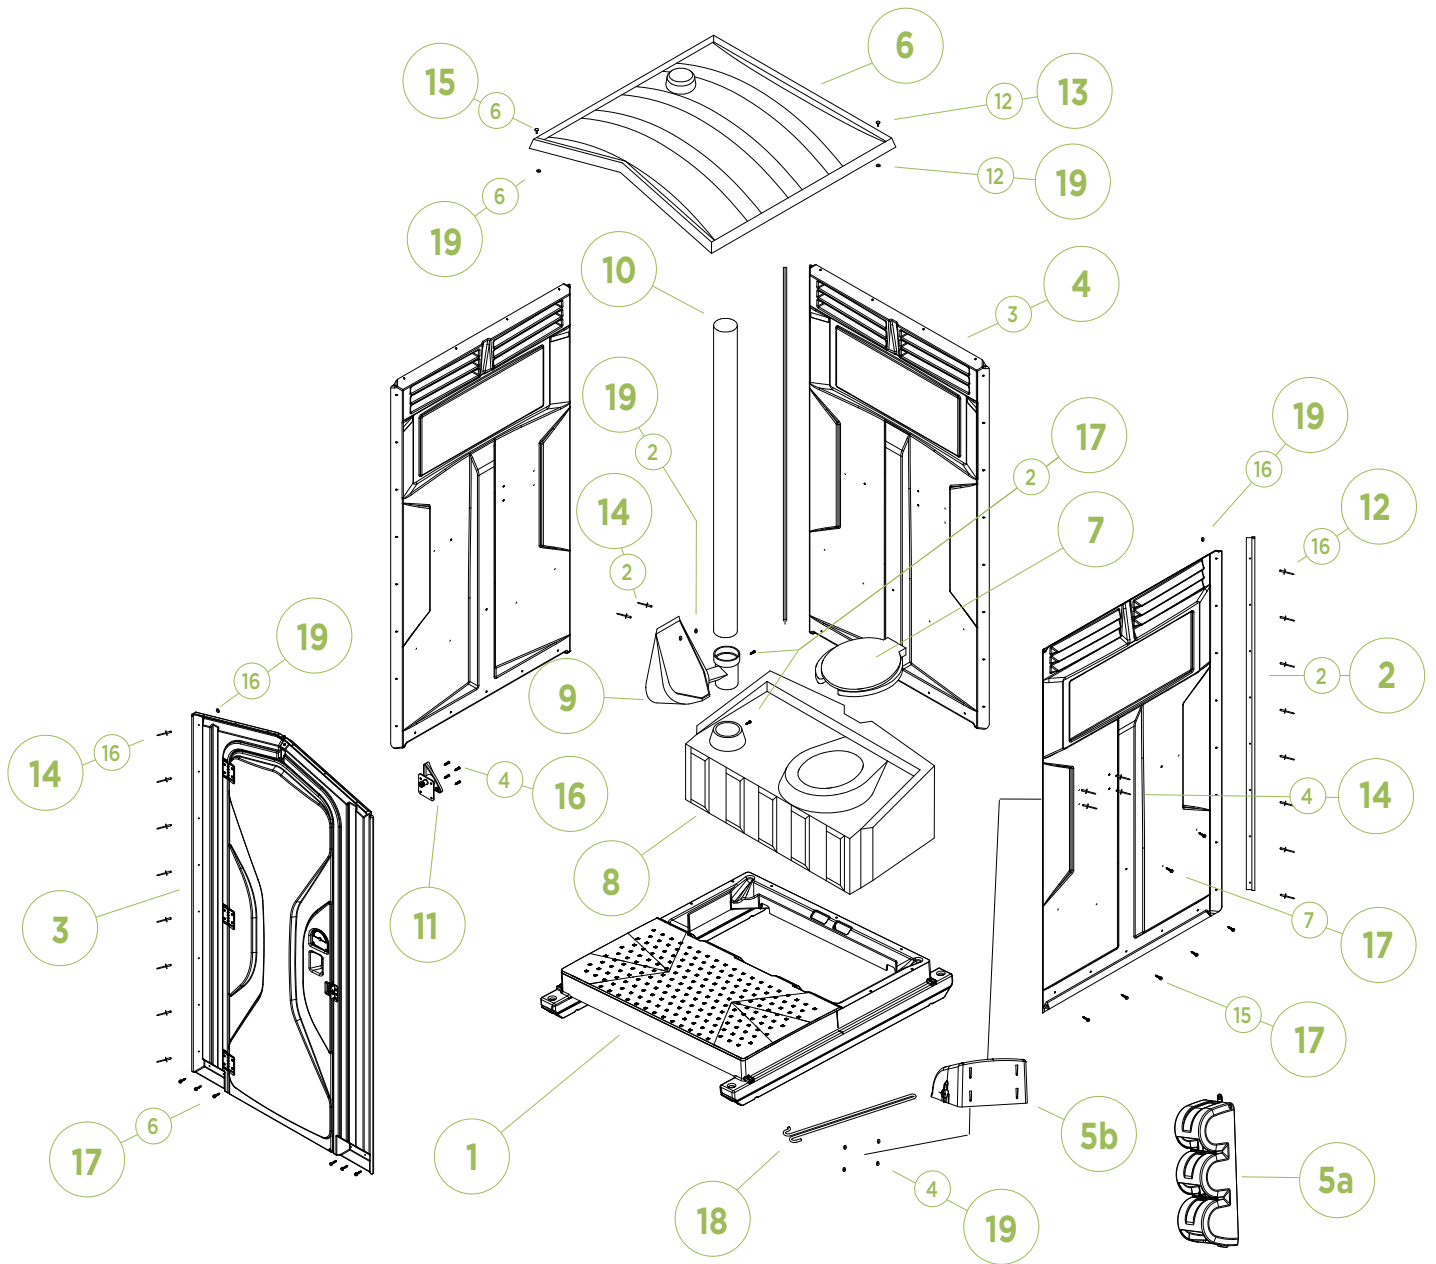

TUFWAY | MAJOR ASSEMBLY

TUFWAY | VENT SCREEN 70'S TO 1996

TUFWAY | VENT SCREEN 1991 TO 2012

TUFWAY | MAJOR ASSEMBLY PARTS

ITEM #	PART #	QPU	DESCRIPTION	COMMENT	PRICE
1	10034	1	BASE ASSY- IMPACT SOLID FLOOR		
1	10033	1	BASE ASSY- IMPACT GRID FLOOR		
2	16050	2	CORNER MOLDING II- BLACK PUNCH		
3	SEE CHART	1	FRONT ASSY- TUFWAY		
4	SEE CHART	3	PANEL- TUFWAY		
5A	25573	1	DISPENSER- T/P VERT 3 ROLL BLK		
5B	22209	1	HOOD- PAPERGRD 3 ROLL DGRY		
	17082	1	HOOD- PAPERGUARD 2 ROLL	NOT SHOWN	
6	16045	1	ROOF- TUFWAY DOME		
7	10570	1	SEAT- TOILET TUF/FRE/LIB BLACK	INCLUDES HARDWARE - 10 PER CASE	
8	10553	1	TANK- TUFWAY DGRY		
9	14119	1	URINAL- STANDOVER DGRY		
10	14133	1	VENT PIPE- 4 X 63 DGRY	WITH URINAL	
10	11946	1	VENT PIPE- 4 X 68 DGRY	WITHOUT URINAL	
11	14767	1	LATCH- RESTROOM PLASTIC		
12	11030	16	RIVET- #66 AAL POP		
12	10629	32	RIVET- SOLID SHORT (FLAT)	PUSH CAP RIVETS	
13	22737	12	RIVET- #66 POP W/RUBBER WASHER		
13	18721	12	RIVET- SOLID SHORT FLAT W/WSHR	PUSH CAP RIVETS	
14	11054	22	RIVET- #68 AAL POP		
14	10801	6	RIVET- SOLID LONG (DOME)	PUSH CAP RIVETS	
15	22738	6	RIVET- #68 POP W/RUBBER WASHER		
15	18722	6	RIVET- SOLID LONG DOME W/WSHR	PUSH CAP RIVETS	
16	10122	4	SCREW- #10 X 3/4 PHPN TAP PLTD		
17	13860	30	SCREW- #14 X 1- 1/2 W/WSH GOLD		
18	22310	1	SPINDLE- PRGRD II 3 ROLL METAL		
18	16844	1	SPINDLE- PAPERGUARD 2 ROLL MTL		
18	18696	1	SPINDLE- PG 3 ROLL PVC 16 INCH		
19	11315	56	WASHER- 3/16 RIVET STNLS		
19	10047	56	PUSH CAP- 3/16 ID	PUSH CAP RIVETS	
20	14311	6	SCREEN- 3 X 13 PLSTC VENT	OLDER PANELS	
21	15337	12	RIVET- .195IN PLASTIC EXPANDNG		
22	14112	6	SCREEN- 3.8 X 15.25 PLSTC VENT		
23	22522	1	HOOD- PAPERGRD 3 ROLL DGRY	STARTING 2025	
24	22604	6	HOOD- PAPERGUARD 2 ROLL	STARTING 2025	
	10032	1	COVER- FLOOR IMPACT BASE	8 #22727 & 8 #11360	
	19196	1	KIT- T/SEAT 2-1/2 BOLT/NUT SET		
	10900	1	INSTRUCTION- TUFWAY	SEE WEBSITE	
	22748	1	HDWE- TUFWAY 3 ROLL POP RIVET		