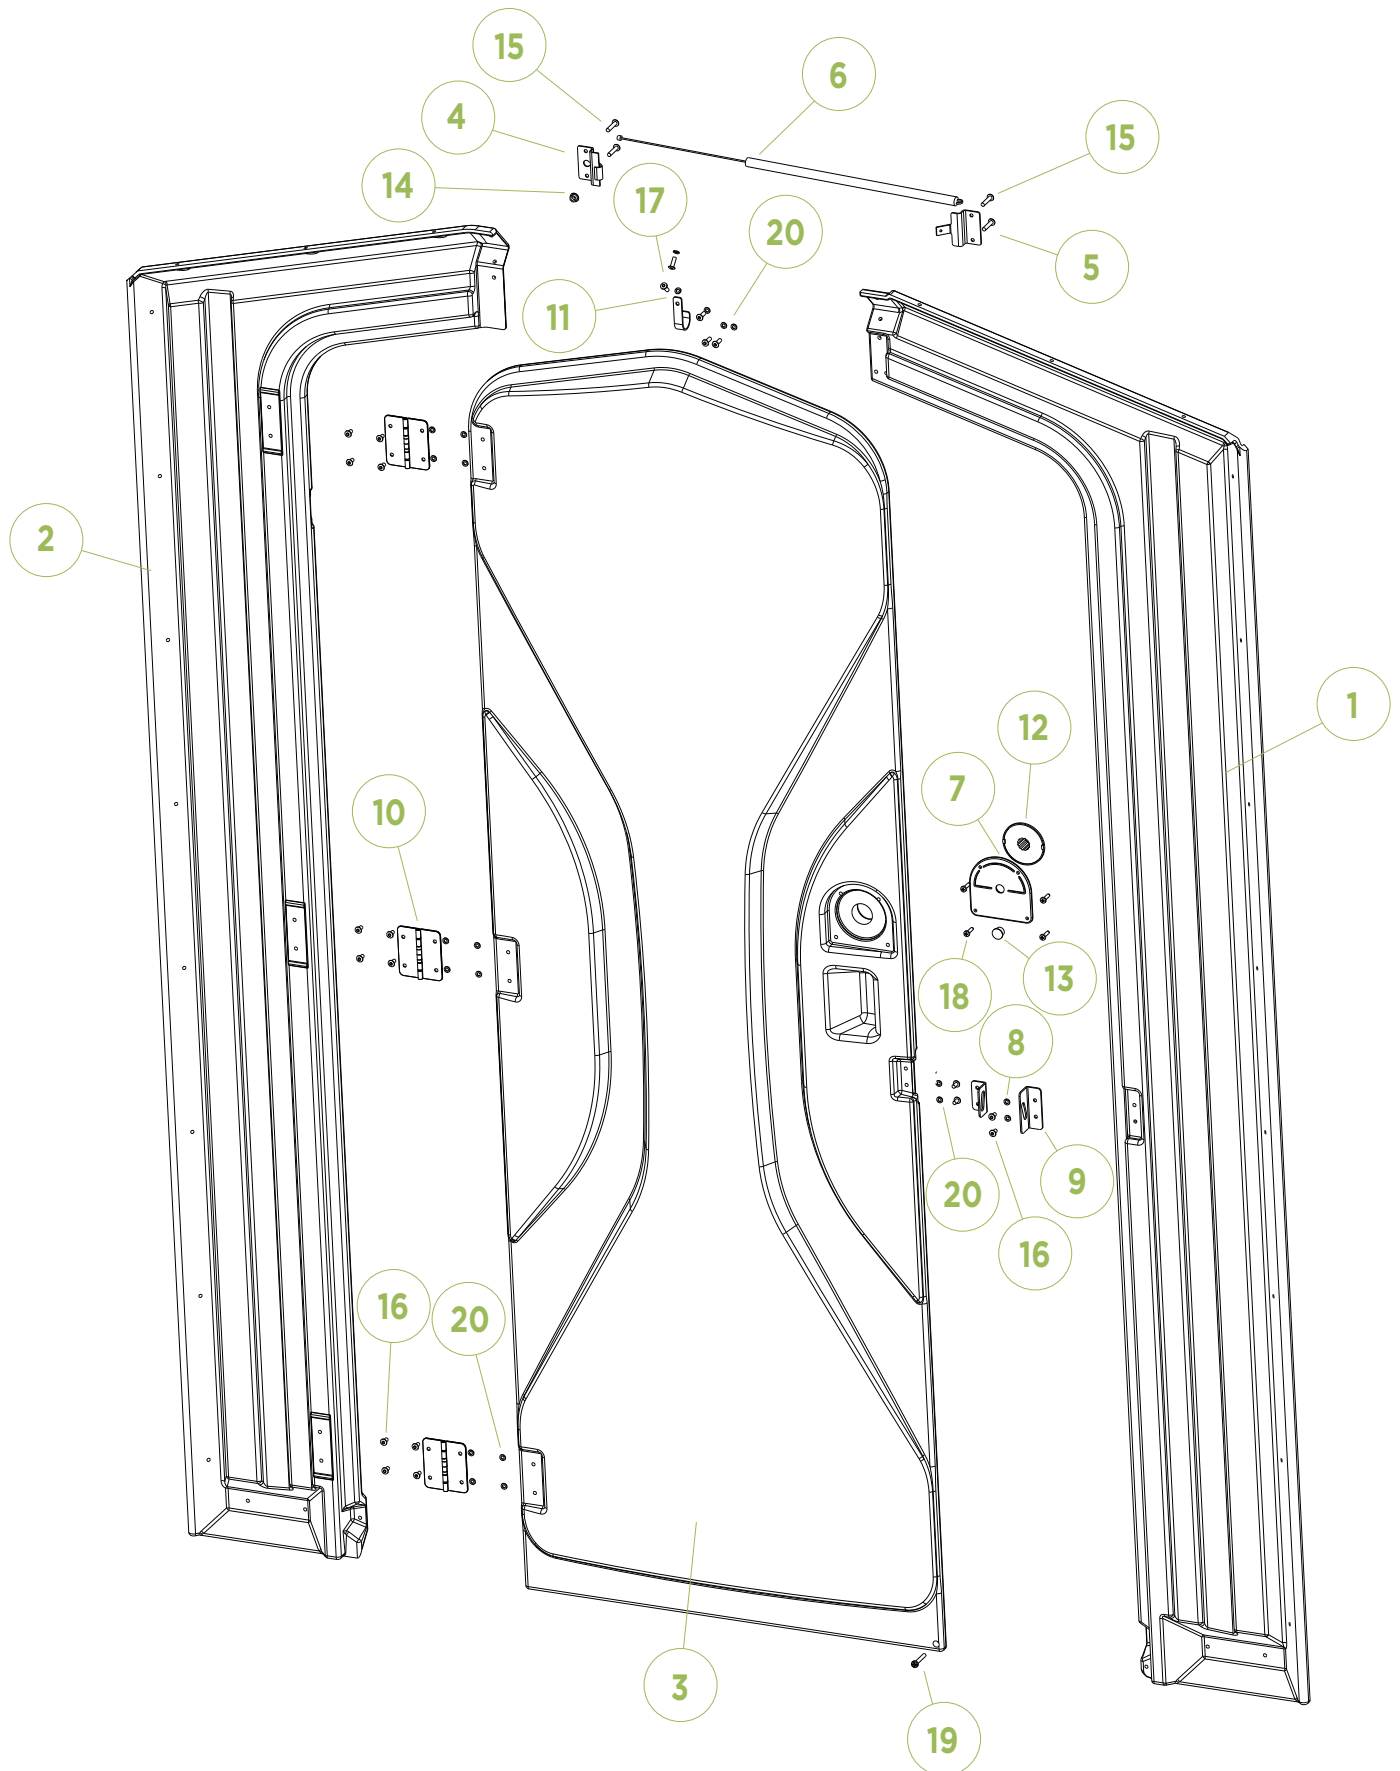

TUFWAY | FRONT ASSEMBLY POST-2024

TUFWAY | FRONT ASSEMBLY PARTS POST-2024

ITEM #	PART #	QPU	DESCRIPTION	COMMENT	PRICE
1		1	FACING- TUFWAY HASP		
2		1	FACING- TUFWAY HINGE		
3		1	DOOR- TUFWAY		
4	10889	1	BRACKET- CABLE ANCHOR TUFWAY		
5	10511	1	BRACKET- SPRING ANCHOR TUFWAY		
6	10888	1	CLOSURE ASSY- TUFWAY DOOR		
7	13415	1	COVER- INDICATOR BLACK		
8	13197	1	HASP- 3/16 RIVET HOLE DOOR		
9	13199	1	HASP- 3/16 RIVET HOLE FACING		
10	13266	3	HINGE- DOOR STNLS ROUND CORNER		
11	10891	1	HOOK- FLAT COAT STNLS		
12	15630	1	INDICATOR- UNIVERSAL DGRY		
13	10161	1	PLUG- 1/2 INDICATOR BLACK PLST		
14	14803	1	PLUG- 3/8 HOLE		
15	18755	4	RIVET- AYDEL SILVER LONG		
16	11270	16	RIVET- #68 STNLS		
17	10812	5	RIVET- #612 ALUM		
18	10804	4	SCREW- #8 X 3/4 PHPN TAP		
19	23888	1	STRAP- SHIPPING ASPEN		
20	11315	21	WASHER- 3/16 RIVET STNLS		
21	10122	4	SCREW- #10 X 3/4 PHPN TAP PLTD		

TUFWAY | COMPLETE FRONT ASSEMBLY POST-2024

PART #	DESCRIPTION	PRICE
13816	FRONT ASSY- TUFWAY AQUA	
10521	FRONT ASSY- TUFWAY BRWN	
15765	FRONT ASSY- TUFWAY DGRY	
14195	FRONT ASSY- TUFWAY FRST	
23478	FRONT ASSY- TUFWAY LGRY	
14129	FRONT ASSY- TUFWAY ORNG	
21107	FRONT ASSY- TUFWAY PINK	
22694	FRONT ASSY- TUFWAY Pp DBLU	
24138	FRONT ASSY- TUFWAY PRPL	
13936	FRONT ASSY- TUFWAY RBLU	
19375	FRONT ASSY- TUFWAY RED	
12728	FRONT ASSY- TUFWAY SAND	
16546	FRONT ASSY- TUFWAY YELL	

TUFWAY | PANEL

PART #	DESCRIPTION	PRICE
12613	PANEL- TUFWAY AQUA	
16643	PANEL- TUFWAY DGRY	
14794	PANEL- TUFWAY FRST	
12611	PANEL- TUFWAY GREEN	
13598	PANEL- TUFWAY LGRY	
14702	PANEL- TUFWAY ORNG	
23137	PANEL- TUFWAY PINK	
22693	PANEL- TUFWAY Pp DBLU	
24118	PANEL- TUFWAY PRPL	
13938	PANEL- TUFWAY RBLU	
19266	PANEL- TUFWAY RED	
12614	PANEL- TUFWAY SAND	
16542	PANEL- TUFWAY YELL	
24339	PANEL- TUFWAY YLGR