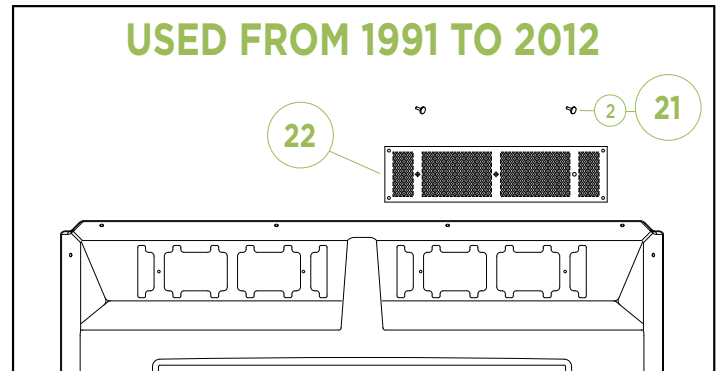

TUFWAY | MAJOR ASSEMBLY

TUFWAY | VENT SCREEN 70'S TO 1996

TUFWAY | VENT SCREEN 1991 TO 2012

TUFWAY | MAJOR ASSEMBLY PARTS

ITEM #	PART #	QPU	DESCRIPTION	COMMENT	PRICE
1	10034	1	BASE ASSY- IMPACT SOLID FLOOR		
1	10033	1	BASE ASSY- IMPACT GRID FLOOR		
2	16050	2	CORNER MOLDING II- BLACK PUNCH		
3	SEE CHART	1	FRONT ASSY- TUFWAY		
4	SEE CHART	3	PANEL- TUFWAY		
5A	25573	1	DISPENSER- T/P VERT 3 ROLL BLK		
5B	22209	1	HOOD- PAPERGRD 3 ROLL DGRY		
	17082	1	HOOD- PAPERGUARD 2 ROLL	NOT SHOWN	
6	16045	1	ROOF- TUFWAY DOME		
7	10570	1	SEAT- TOILET TUF/FRE/LIB BLACK	INCLUDES HARDWARE - 10 PER CASE	
8	10553	1	TANK- TUFWAY DGRY		
9	14119	1	URINAL- STANDOVER DGRY		
10	14133	1	VENT PIPE- 4 X 63 DGRY	WITH URINAL	
10	11946	1	VENT PIPE- 4 X 68 DGRY	WITHOUT URINAL	
11	14767	1	LATCH- RESTROOM PLASTIC		
12	11030	16	RIVET- #66 AAL POP		
12	10629	32	RIVET- SOLID SHORT (FLAT)	PUSH CAP RIVETS	
13	22737	12	RIVET- #66 POP W/RUBBER WASHER		
13	18721	12	RIVET- SOLID SHORT FLAT W/WSHR	PUSH CAP RIVETS	
14	11054	22	RIVET- #68 AAL POP		
14	10801	6	RIVET- SOLID LONG (DOME)	PUSH CAP RIVETS	
15	22738	6	RIVET- #68 POP W/RUBBER WASHER		
15	18722	6	RIVET- SOLID LONG DOME W/WSHR	PUSH CAP RIVETS	
16	10122	4	SCREW- #10 X 3/4 PHPN TAP PLTD		
17	13860	30	SCREW- #14 X 1- 1/2 W/WSH GOLD		
18	22310	1	SPINDLE- PRGRD II 3 ROLL METAL		
18	16844	1	SPINDLE- PAPERGUARD 2 ROLL MTL		
18	18696	1	SPINDLE- PG 3 ROLL PVC 16 INCH		
19	11315	56	WASHER- 3/16 RIVET STNLS		
19	10047	56	PUSH CAP- 3/16 ID	PUSH CAP RIVETS	
20	14311	6	SCREEN- 3 X 13 PLSTC VENT	OLDER PANELS	
21	15337	12	RIVET- .195IN PLASTIC EXPANDNG		
22	14112	6	SCREEN- 3.8 X 15.25 PLSTC VENT		
23	22522	1	HOOD- PAPERGRD 3 ROLL DGRY	STARTING 2025	
24	22604	6	HOOD- PAPERGUARD 2 ROLL	STARTING 2025	
	10032	1	COVER- FLOOR IMPACT BASE	8 #22727 & 8 #11360	
	19196	1	KIT- T/SEAT 2-1/2 BOLT/NUT SET		
	10900	1	INSTRUCTION- TUFWAY	SEE WEBSITE	
	22748	1	HDWE- TUFWAY 3 ROLL POP RIVET		