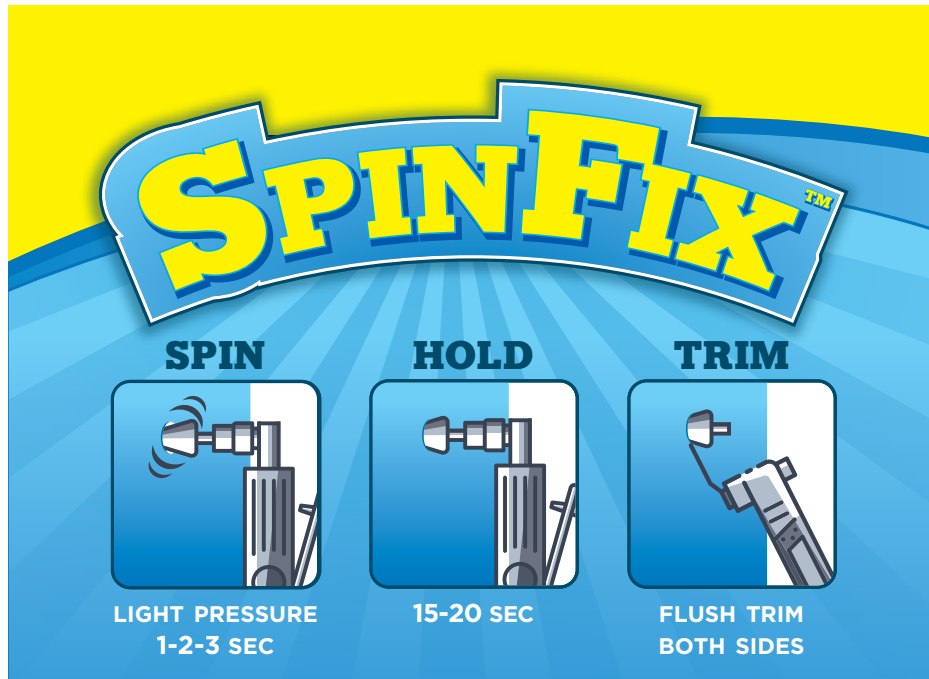

SPINFIX™

SPINFIX™ | PLUGS

ITEM #	PART #	QPU	DESCRIPTION	COMMENT	PRICE
	25385		PLUG- SPINFIX REPAIR 20EA DGRY		
	25386		PLUG- SPINFIX REPAIR 20EA RBLU		
	25387		PLUG- SPINFIX REPAIR 20EA SAND		
	25388		PLUG- SPINFIX REPAIR 20EA FRST		
	25389		PLUG- SPINFIX REPAIR 20EA DBLU		
	25390		PLUG- SPINFIX REPAIR 20EA AQUA		
	25391		PLUG- SPINFIX REPAIR 20EA BRWN		
	25555		PLUG- SPINFIX REPAIR 20EA LGRY		
	25556		PLUG- SPINFIX REPAIR 20EA TRED		
	25557		PLUG- SPINFIX REPAIR 20EA ORNG		
	25558		PLUG- SPINFIX REPAIR 20EA YELL		
	25559		PLUG- SPINFIX REPAIR 20EA PRPL		
	25560		PLUG- SPINFIX REPAIR 20EA PINK		

SPINFIX™ | TOOLS

ITEM #	PART #	QPU	DESCRIPTION	COMMENT	PRICE
	25398		TOOL- DIE GRINDER ANGLE AIR		
	25399		TOOL- OSCILLATING ELECTRIC		
	25384		TOOL- DRIVER FOR SPINFIX PLUG