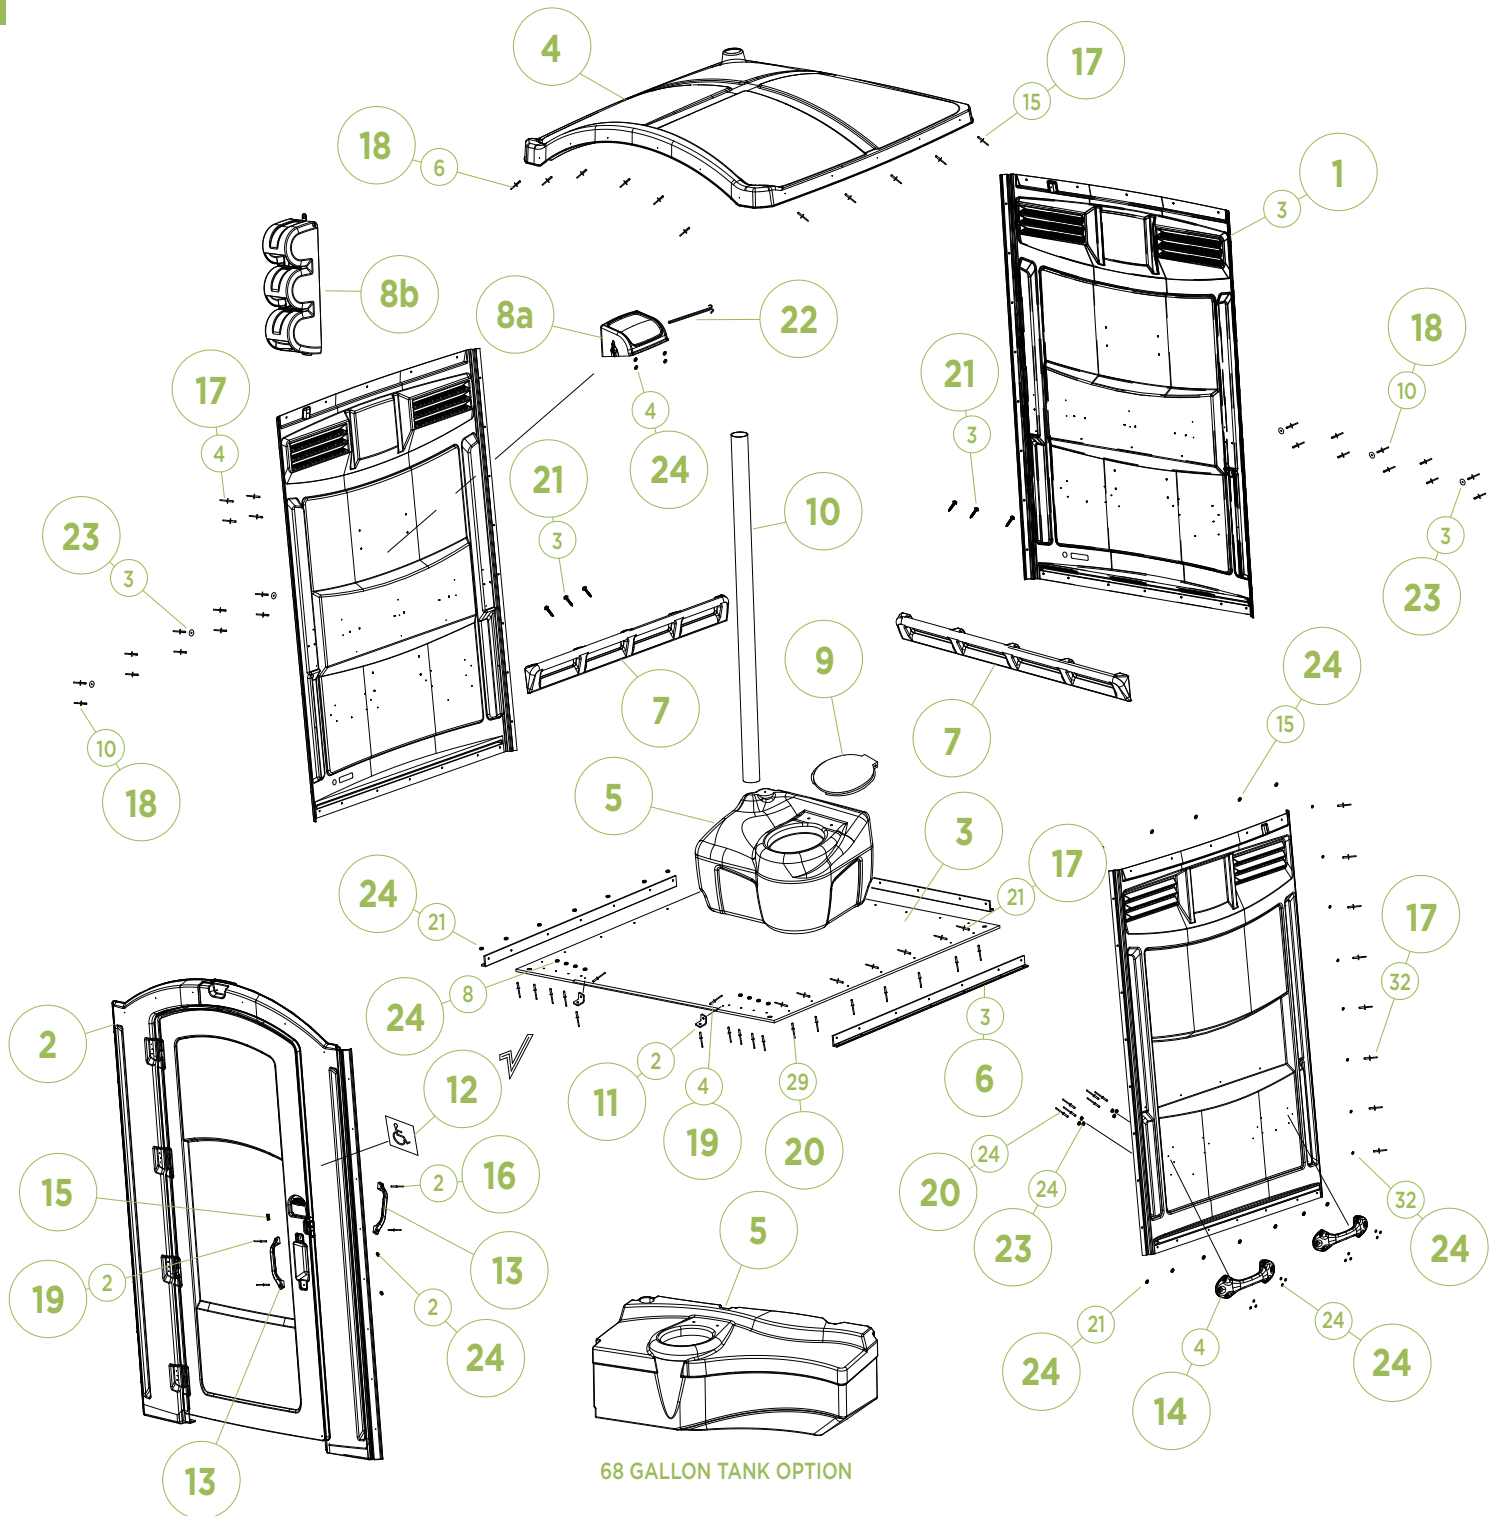

LIBERTY | MAJOR ASSEMBLY

LIBERTY | MAJOR ASSEMBLY PARTS

ITEM #	PART#	QPU	DESCRIPTION	COMMENT	PRICE
3	18037	1	FLOOR- LIBERTY		
4	18036	1	ROOF- LIBERTY		
5	22608	1	TANK- FRE/LIB 35 GAL BLOWMOLD		
5	16538	1	TANK- FRE/LIB LARGE DGRY		
6	18039	3	ANGLE- PLSTC LIBERTY		
7	22519	2	GRAB BAR- LIB/FRDM4 PLASTIC		
8A	22209	1	HOOD- PAPERGRD 3 ROLL DGRY		
8B	25573	1	DISPENSER- T/P VERT 3 ROLL BLK		
9	10570	1	SEAT- TOILET TUF/FRE/LIB BLACK		
10	13796	1	VENT PIPE- 3 X 65- 1/2 BLACK		
11	16175	2	BRACKET- L 1IN STNLS		
12	14401	1	DECAL- WHEELCHAIR ACCESSIBLE		
13	16807	2	HANDLE- PLASTIC HOVER		
14	22522	4	HANDLE- PLASTIC LIFT DGRY		
15	10161	1	PLUG- 1/2 INDICATOR BLACK PLST		
16	17030	2	RIVET- AVDEL BLACK		
17	11054	72	RIVET- #68 AAL POP		
18	22604	26	RIVET- TRI LOBE X 5/8 LF		
19	11270	6	RIVET- #68 STNLS		
20	14351	53	RIVET- #610 CCP		
21	13860	6	SCREW- #14 X 1- 1/2 W/WSH GOLD		
22	22310	1	SPINDLE- PRGRD II 3 ROLL METAL		
23	11361	30	WASHER- 3/16 ID FENDER		
24	11315	127	WASHER- 3/16 RIVET STNLS		
	22340	1	HDWE- LIBERTY W/3 ROLL PRGRD		

LIBERTY | FRONT ASSEMBLY PARTS

ITEM #	PART#	QPU	DESCRIPTION	COMMENT	PRICE
4	10511	2	BRACKET- SPRING ANCHOR TUFWAY		
5	10889	2	BRACKET- CABLE ANCHOR TUFWAY		
6	18054	2	CLOSURE ASSY- LIBERTY DOOR		
7	13415	1	COVER- INDICATOR BLACK		
8	13197	1	HASP- 3/16 RIVET HOLE DOOR		
9	13199	1	HASP- 3/16 RIVET HOLE FACING		
10	15708	4	HINGE- DOOR STNLS HEAVY NARROW		
11	15630	1	INDICATOR- UNIVERSAL DGRY		
12	14767	1	LATCH- RESTROOM PLASTIC		
13	12393	8	RIVET- #64 AAP POP		
14	17436	4	RIVET- AVDEL SILVER		
15	11270	28	RIVET- #68 STNLS		
16	10812	4	RIVET- #612 ALUM		
17	10804	4	SCREW- #8 X 3/4 PHPN TAP		
18	11315	32	WASHER- 3/16 RIVET STNLS		
19	14803	2	PLUG- 3/8 HOLE		
20	12007	1	SCREW- #10 X 1- 1/4 Pn PH TAP		

LIBERTY | COMPLETE FRONT ASSEMBLY

PART #	DESCRIPTION	PRICE
18014	FRONT ASSY- LIBERTY RBLU	
18015	FRONT ASSY- LIBERTY SAND	
18220	FRONT ASSY- LIBERTY DGRY	
18012	FRONT ASSY- LIBERTY FRST	

LIBERTY | PANEL