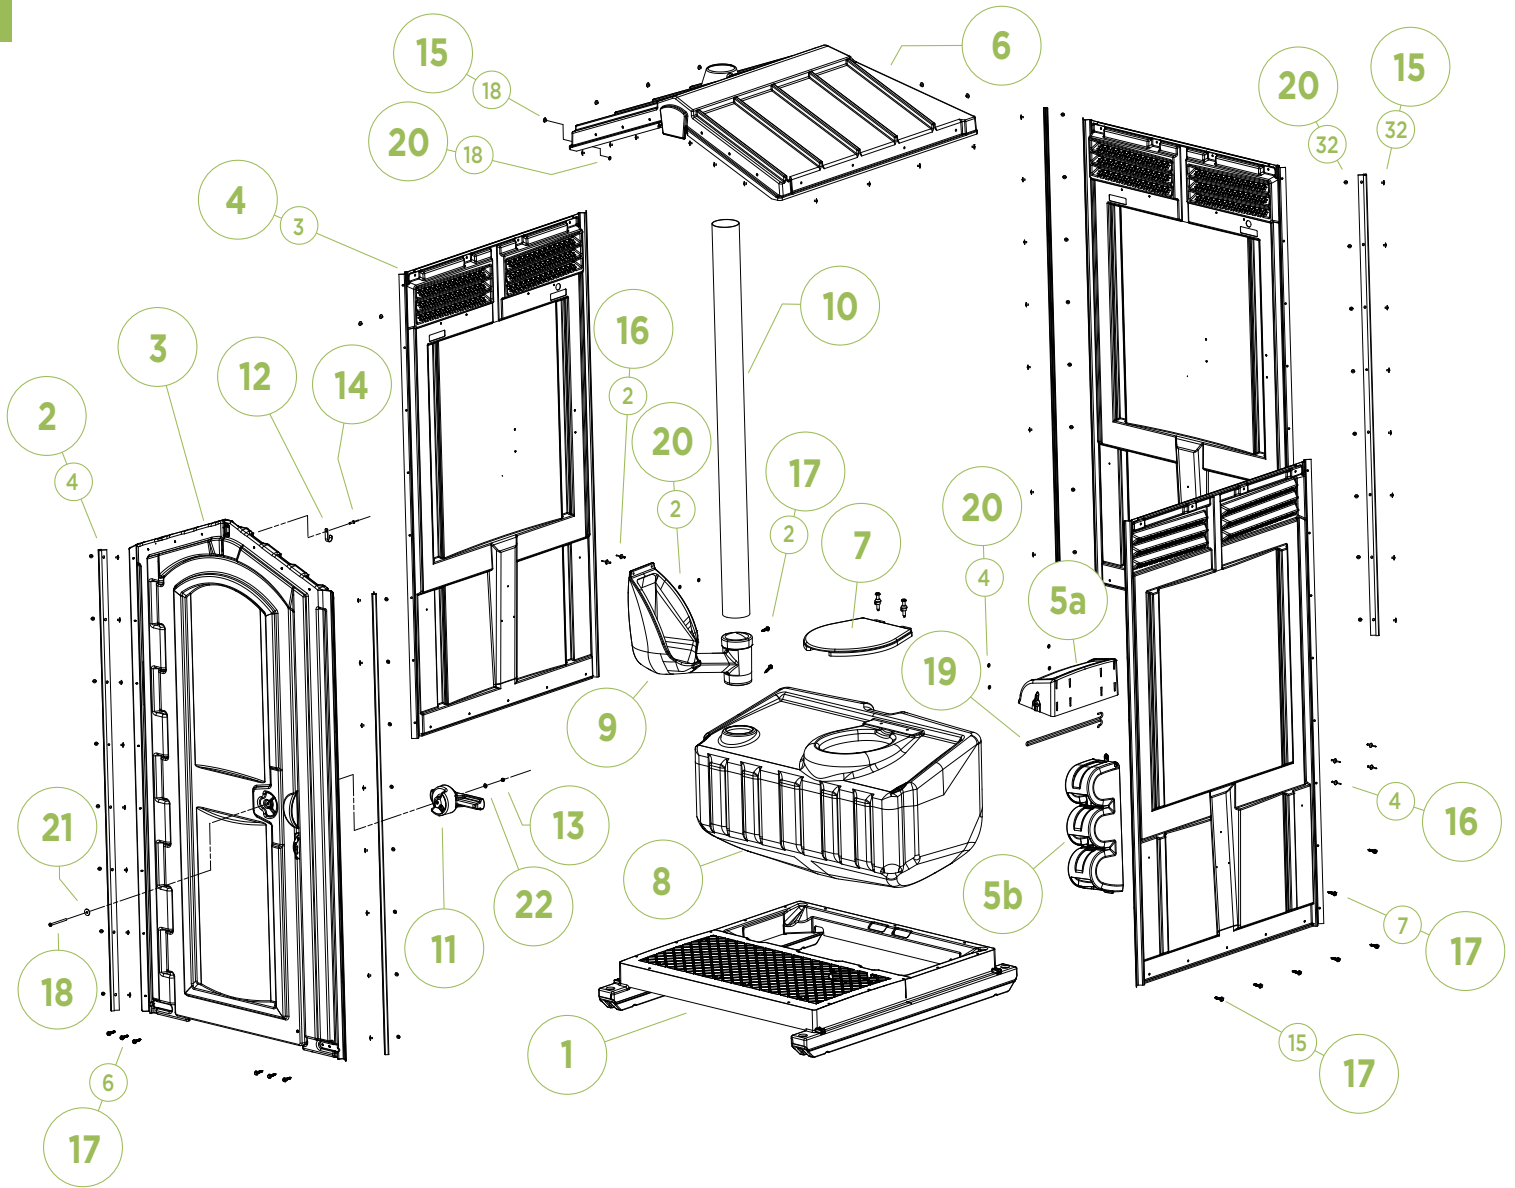

GLOBAL II | MAJOR ASSEMBLY

GLOBAL II | MAJOR ASSEMBLY PARTS

ITEM #	PART #	QPU	DESCRIPTION	COMMENT	PRICE
1	10034	1	BASE ASSY- IMPACT SOLID FLOOR		
1	10033	1	BASE ASSY- IMPACT GRID FLOOR		
1	40014	1	BASE- GB DIRT BUSTER		
2	40020	4	EXTRUSION- GB T DRILLED BLACK		
3	SEE CHART	1	FRONT ASSY- GLOBAL II		
4	SEE CHART	3	PANEL- GLOBAL II		
5A	22209	1	HOOD- PAPERGRD 3 ROLL DGRY		
5B	25573	1	DISPENSER- T/P VERT 3 ROLL BLK		
6	40223	1	ROOF- GB II NATURAL		
7	10570	1	SEAT- TOILET TUF/FRE/LIB BLACK	INCLUDES HARDWARE - 10 PER CASE	
8	10553	1	TANK- TUFWAY DGRY		
9	14119	1	URINAL- STANDOVER DGRY		
10	14133	1	VENT PIPE- 4 X 63 DGRY	WITH URINAL	
10	11946	1	VENT PIPE- 4 X 68 DGRY	WITHOUT URINAL	
11	40057	1	HANDLE- GB TOILET GREY		
12	10891	1	HOOK- FLAT COAT STNLS		
13	16307	1	NUT- 1/4-20 NYLOC STNLS		
14	17436	1	RIVET- AVDEL SILVER		
15	11030	50	RIVET- #66 AAL POP		
16	11054	6	RIVET- #68 AAL POP		
17	13860	30	SCREW- #14 X 1- 1/2 W/WSH GOLD		
18	40052	1	SCREW- 1/4-20X3-1/2 PH PNHD SS		
19	22310	1	SPINDLE- PRGRD II 3 ROLL METAL		
20	11315	56	WASHER- 3/16 RIVET STNLS		
21	11360	1	WASHER- 1/4 ID FENDER STNLS		
22	12382	1	WASHER- 1/4 FLAT STNLS		
	10032	1	COVER- FLOOR IMPACT BASE	20 1/2 X 40-1/2 (8 #22727 & 8 #11360)	
	18755	8	RIVET- AVDEL SILVER LONG	USED ON HEAVY DUTY EXTRUSIONS	
	19196	1	KIT- T/SEAT 2-1/2 BOLT/NUT SET		
	40019	4	EXTRUSION- GB Hd DRILLED GREY		
	40083	1	KIT- GB T EXT HDWE ADD ON		
	40084	1	KIT- GB Hd EXT HDWE ADD ON	USED ON HEAVY DUTY EXTRUSIONS	
	40225	1	HDWE- GB II		
	40242	1	INSTRUCTION- GB II T EXT	SEE WEBSITE	
	40243	1	INSTRUCTION- GB II Hd EXT	SEE WEBSITE	
	40268	4	EXTRUSION- GB Hd NOTCHED GREY