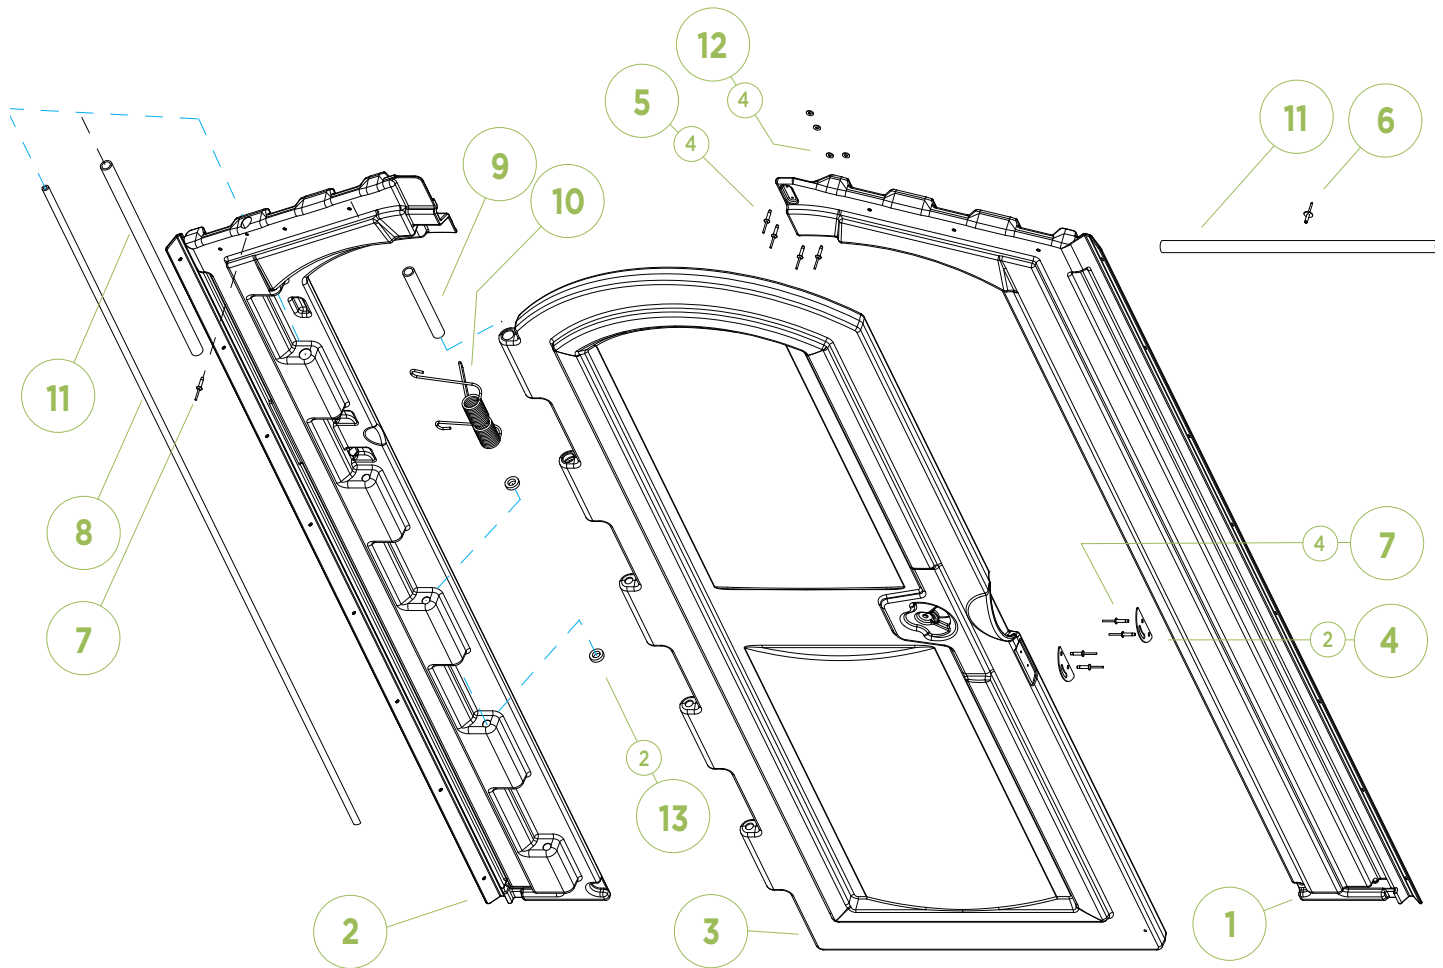

GLOBAL II | FRONT ASSEMBLY

GLOBAL II | FRONT ASSEMBLY PARTS

ITEM #	PART #	QPU	DESCRIPTION	COMMENT	PRICE
1		1	FACING- GLOBAL II HASP	NONSALEABLE	
2		1	FACING- GLOBAL II HINGE	NONSALEABLE	
3		1	DOOR- GLOBAL II	NONSALEABLE	
4	40140	2	HASP- GB FRONT		
5	22207	4	RIVET- #68 AAP POP		
6	11054	1	RIVET- #68 AAL POP		
7	17436	5	RIVET- AVDEL SILVER		
8	40148	1	ROD- GB FRONT		
9	40150	1	ROD SLEEVE- GB FRONT SPRING		
10	40110	1	SPRING- GB FRONT		
11	40104	2	TUBE- GB FRONT HANDLE		
12	11315	4	WASHER- 3/16 RIVET STNLS		
13	22283	2	SPACER- GLOBAL II DOOR		
	SEE CHART		FRONT ASSY- GLOBAL II		