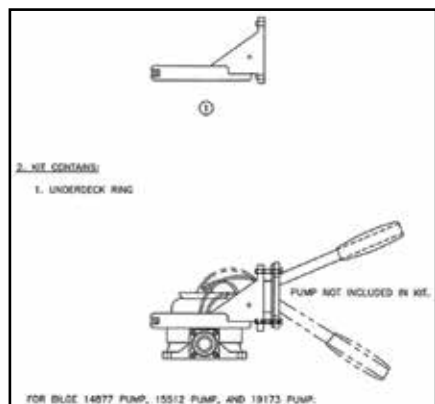

FOOT FLUSH & HAND FLUSH | ACCESSORIES

#18875

FOOT FLUSH | ASSEMBLY

PART #	DESCRIPTION	PRICE
21168	KIT- STRAIGHT GUZZLER Ft VALVE	
17516	KIT- REPAIR FOOT BILGE	
18879	KIT- BABY FOOT In/OUTLET PARTS	
20508	BOOT- BABY FOOT PUMP	
15801	BOOT- BUTTON PUMP	

HAND FLUSH | ASSEMBLY

PART #	DESCRIPTION	PRICE
18873	KIT- BILGE INNER/OUTER PLATES	
15939	SLEEVE- BILGE HANDLE REPLACMNT	
16713	KIT- BILGE VALVE REPLACMNT	
18875	KIT- BILGE UNDERDECK RING	
18877	KIT- BILGE GAITER FOR DECKPLAT	
19010	KIT- BILGE HANDLE ASSY