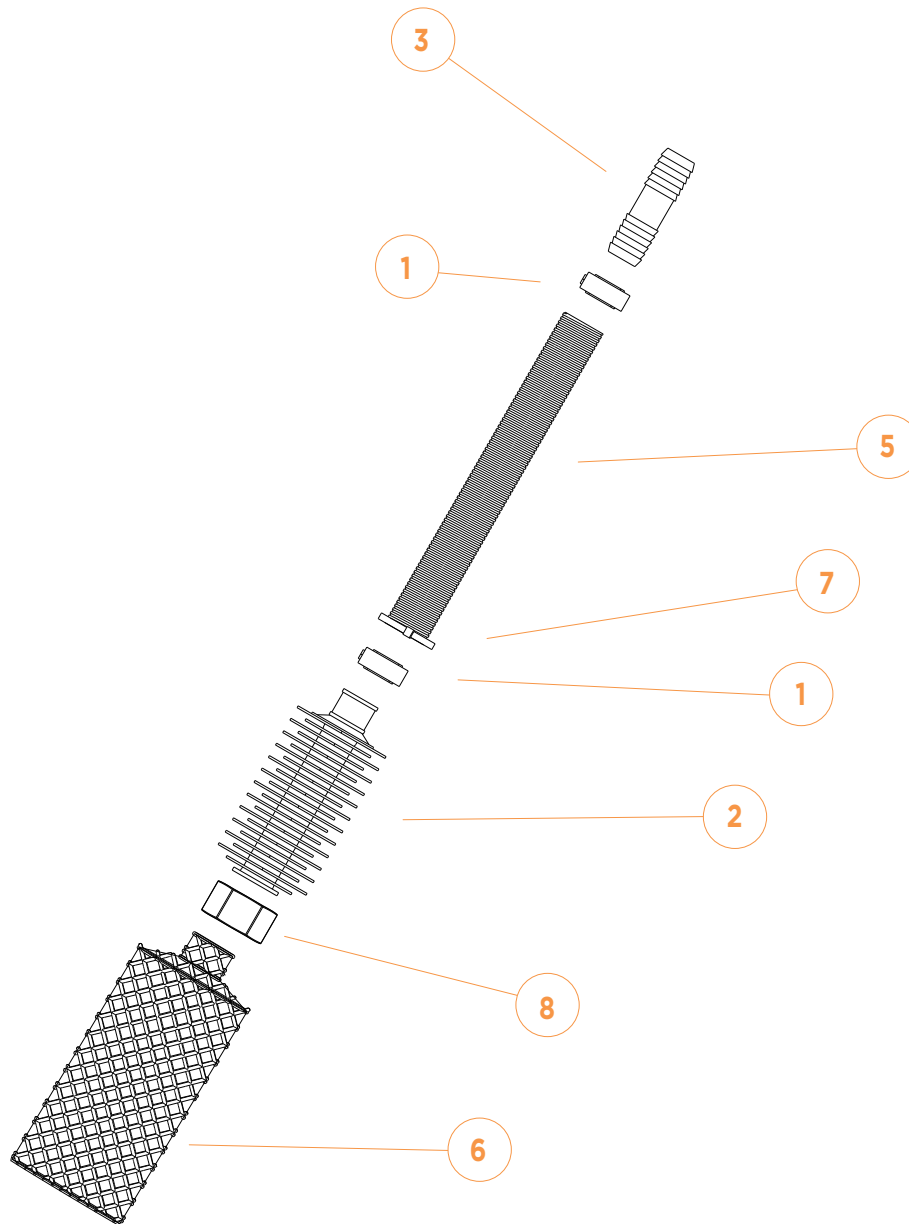

FLUSH SYSTEMS

TABLE OF CONTENTS

- 3** IMPACT FOOT FLUSH
- 4** RECIRCULATING FOOT FLUSH NO FLAPPER
- 5** RECIRCULATING FOOT FLUSH FILTER
- 6** RECIRCULATING HAND FLUSH W/FLAPPER
- 7** WESTERN HAND FLUSH
- 8** STANDARD RECIRCULATING FOOT FLUSH
- 9** STANDARD RECIRCULATING FLUSH W/FLAPPER
- 10** FOOT FLUSH & HAND FLUSH ACCESSORIES

IMPACT FOOT FLUSH | MAJOR ASSEMBLY

ITEM #	PART #	QPU	DESCRIPTION	COMMENT	PRICE
	22705	1	BASE ASSY- IMPACT F/FLSH SOLID		
1	10033	1	BASE ASSY- IMPACT GRID FLOOR		
2	10032	1	COVER- FLOOR IMPACT BASE		
3	16969	1	BEZEL- FOOT PUMP		
4	15801	1	BOOT- BUTTON PUMP		
5	22708	3	CLAMP- J STYLE 11N		
6	12588	2	CLAMP- WORMDRIVE #12		
7	17097	1	HOSE- 3/4 X 72 GREEN		
8	20785	1	HOSE- 3/4 X 85 GREEN W/CUFFS		
9	21013	1	PUMP- ELBOW GUZZLER FOOT		
10	17505	4	SCREW- 10-24 X 1-1/2 STNLS PH		
11	13860	3	SCREW- #14 X 1- 1/2 W/WSH GOLD		
12	22727	8	SCREW- 1/4 X 1 LAG STNLS		
13	11360	8	WASHER- 1/4 ID FENDER STNLS		
14	22707	1	INSTR- IMPACT F/FLUSH SOLID		

RECIRCULATING FOOT FLUSH NO FLAPPER | MAJOR ASSEMBLY

ITEM #	PART #	QPU	DESCRIPTION	COMMENT	PRICE
	21199	1	KIT- RECIR F/FLSH No/FLAP		
1	18473	1	BOWL ASSY- WESTERN NO/FLAPPER		
2	12588	2	CLAMP- WORMDRIVE #12		
3	21150	2	DECAL- FOOT FLUSHING		
4	21151	1	DECAL- FLUSHING UNIT		
5	21048	1	FILTER ASSY- RECIRC F/FLSH		
6	14384	1	HOSE- #44 FLEX	6"	
	21147	1	INSTR- RECIR F/FLSH NO FLAP	SEE WEBSITE	

RECIRCULATING FOOT FLUSH | FILTER ASSEMBLY

ITEM #	PART #	QPU	DESCRIPTION	COMMENT	PRICE
	21048		FILTER ASSY- RECIRC F/FLSH		
1	12588	4	CLAMP- WORMDRIVE #12		
2	15143	1	FILTER- RECIRCULATING FLUSH		
3	21042	1	FITTING- 1IN INS X 1IN INS PVC		
4	21187	1	FITTING- 3/4 INS X 1 INS POLY		
5	14384	10"	HOSE- #44 FLEX		
6	16949	1	SCREEN- TURBO RECIRC FILTER		
7	11261	1	TIE- WIRE 8"		
8	21697	1	NUT- 1- 1/8- 7 UNC STNLS		