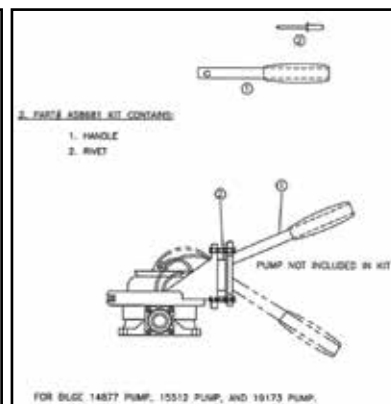

WESTERN HAND FLUSH | MAJOR ASSEMBLY

ITEM #	PART #	QPU	DESCRIPTION	COMMENT	PRICE
	15643	1	KIT- RECIR H/FLSH NO/FLAP		
1	18473	1	BOWL ASSY- WESTERN NO/FLAPPER		
2	12588	4	CLAMP- WORMDRIVE #12		
3	15143	1	FILTER- RECIRCULATING FLUSH		
4	14384	1	HOSE- #44 FLEX	30" / 22"	
6	19173	1	PUMP- BILGE W/ELBOW		
7	16949	1	SCREEN- TURBO RECIRC FILTER		
8	11261	1	TIE- WIRE 8"		
9	21697	1	NUT- 1- 1/8- 7 UNC STNLS		
	15644	1	INSTR- RECIR H/FLSH NO/FLAP	SEE WEBSITE	

STANDARD RECIRCULATING FLUSH W/FLAPPER | MAJOR ASSEMBLY

(CAN BE USED ON TUFWAY, MAXIM 3000, MAXIM 3000 II, GLOBAL, GLOBAL 1.5, AND HIGHRISE)

ITEM #	PART #	QPU	DESCRIPTION	COMMENT	PRICE
	21301		KIT- MX3/II/Tuf REC F/FL W/FLP		
1	21208	1	BOWL ASSY- F/FLSH H/FLSH W/FLP		
2	12588	3	CLAMP- WORMDRIVE #12		
3	17169	1	HINGE- FLUSH BOWL		
4	14384	8"	HOSE- #44 FLEX		
5	21048	1	FILTER ASSY- RECIRC F/FLSH		
6	21212	1	FITTING- 3/4 FPT X 1 INS PVC		
7	21187	1	FITTING- 3/4 INS X 1 INS POLY		
8	21333	1	INSTR- FOOT FLUSH/FLAPPER BOWL		
9	18798	4	RIVET- #616 AAL POP		
10	18718	2	SCREW- 1/4- 20 X 1 TRUSS HEAD		
11	19585	2	SPACER- STNLS BOWL		
12	16884	2	T- NUT- 1/4- 20 X 3/4 PLTD		
13	12382	2	WASHER- 1/4 FLAT STNLS		
14	11315	4	WASHER- 3/16 RIVET STNLS		
15	21085	1	WASHER- 1" FLAT STNLS		

FOOT FLUSH & HAND FLUSH | ACCESSORIES

#15801

#18879

#20508

#21168

#15939

#18877

#16713

#18875

#18873

#19010

FOOT FLUSH | ASSEMBLY

PART #	DESCRIPTION	PRICE
21168	KIT- STRAIGHT GUZZLER Ft VALVE	
17516	KIT- REPAIR FOOT BILGE	
18879	KIT- BABY FOOT In/OUTLET PARTS	
20508	BOOT- BABY FOOT PUMP	
15801	BOOT- BUTTON PUMP	