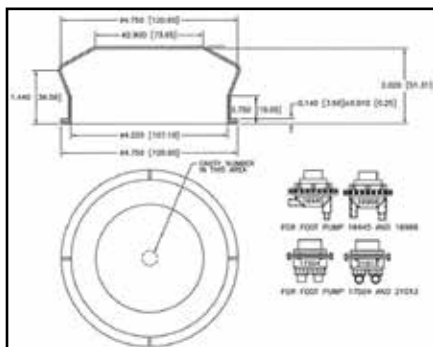

FOOT FLUSH & HAND FLUSH | ACCESSORIES

#15801