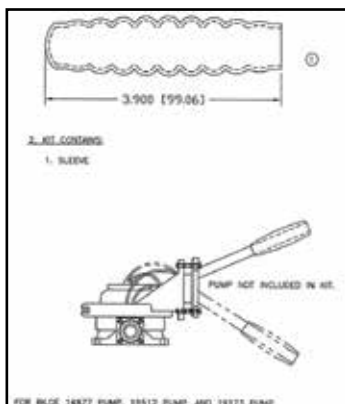

FOOT FLUSH & HAND FLUSH | ACCESSORIES

#15939

FOOT FLUSH | ASSEMBLY

PART #	DESCRIPTION	PRICE
21168	KIT- STRAIGHT GUZZLER Ft VALVE	
17516	KIT- REPAIR FOOT BILGE	
18879	KIT- BABY FOOT In/OUTLET PARTS	
20508	BOOT- BABY FOOT PUMP	
15801	BOOT- BUTTON PUMP	

HAND FLUSH | ASSEMBLY

PART #	DESCRIPTION	PRICE
18873	KIT- BILGE INNER/OUTER PLATES	
15939	SLEEVE- BILGE HANDLE REPLACMNT	
16713	KIT- BILGE VALVE REPLACMNT	
18875	KIT- BILGE UNDERDECK RING	
18877	KIT- BILGE GAITER FOR DECKPLAT	
19010	KIT- BILGE HANDLE ASSY