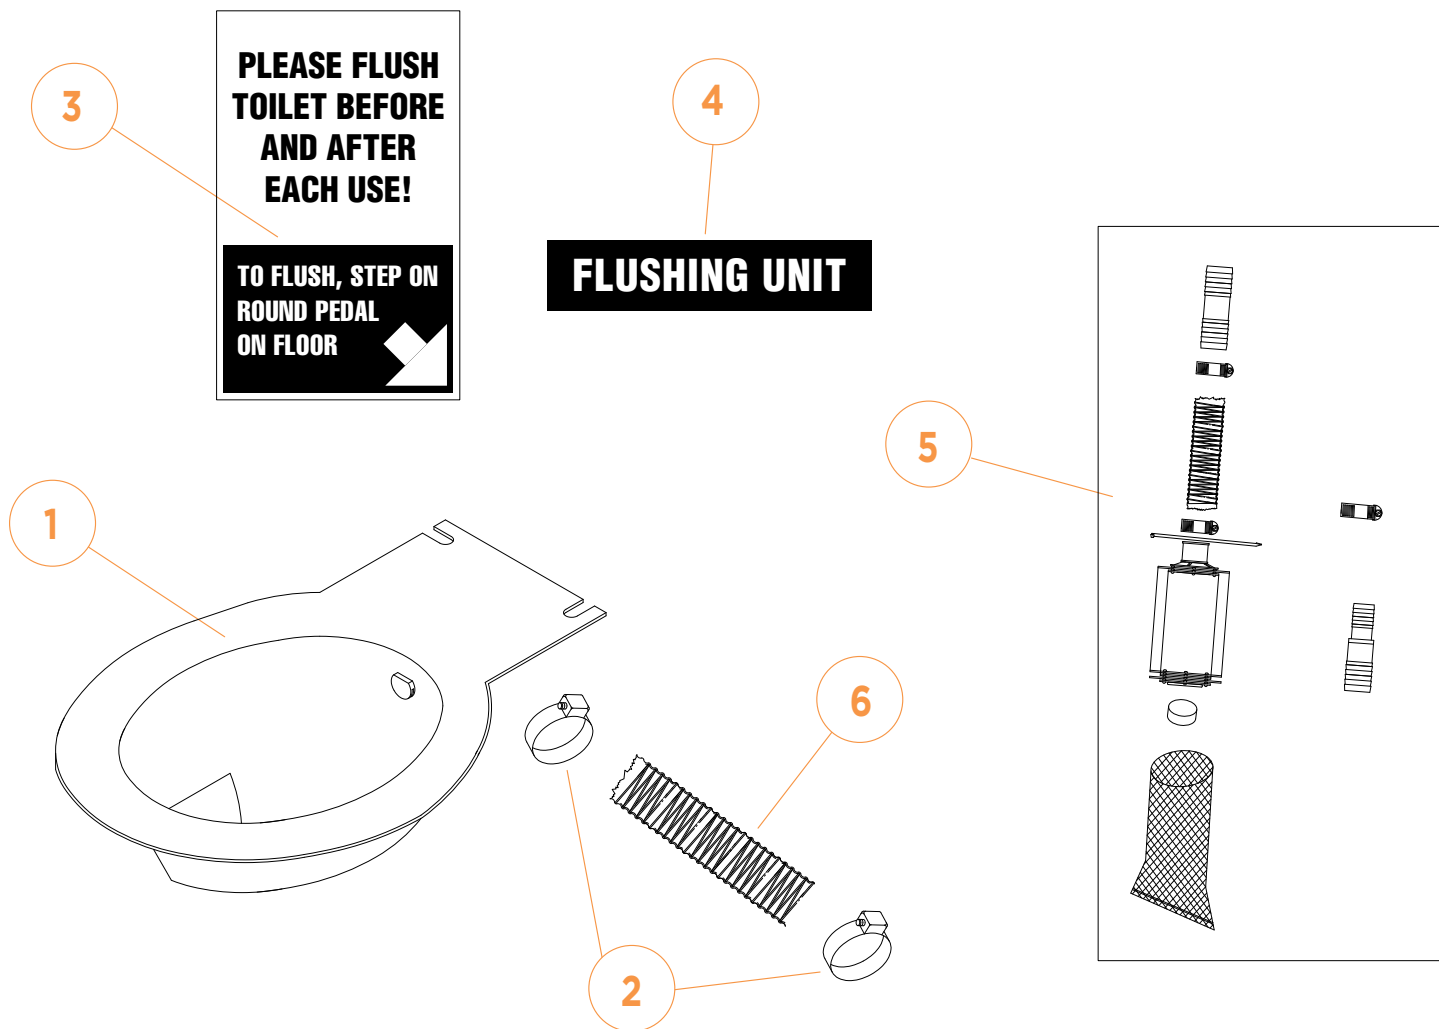

RECIRCULATING FOOT FLUSH NO FLAPPER | MAJOR ASSEMBLY

ITEM #	PART #	QPU	DESCRIPTION	COMMENT	PRICE
	21199	1	KIT- RECIR F/FLSH No/FLAP		
1	18473	1	BOWL ASSY- WESTERN NO/FLAPPER		
2	12588	2	CLAMP- WORMDRIVE #12		
3	21150	2	DECAL- FOOT FLUSHING		
4	21151	1	DECAL- FLUSHING UNIT		
5	21048	1	FILTER ASSY- RECIRC F/FLSH		
6	14384	1	HOSE- #44 FLEX	6"	
	21147	1	INSTR- RECIR F/FLSH NO FLAP	SEE WEBSITE