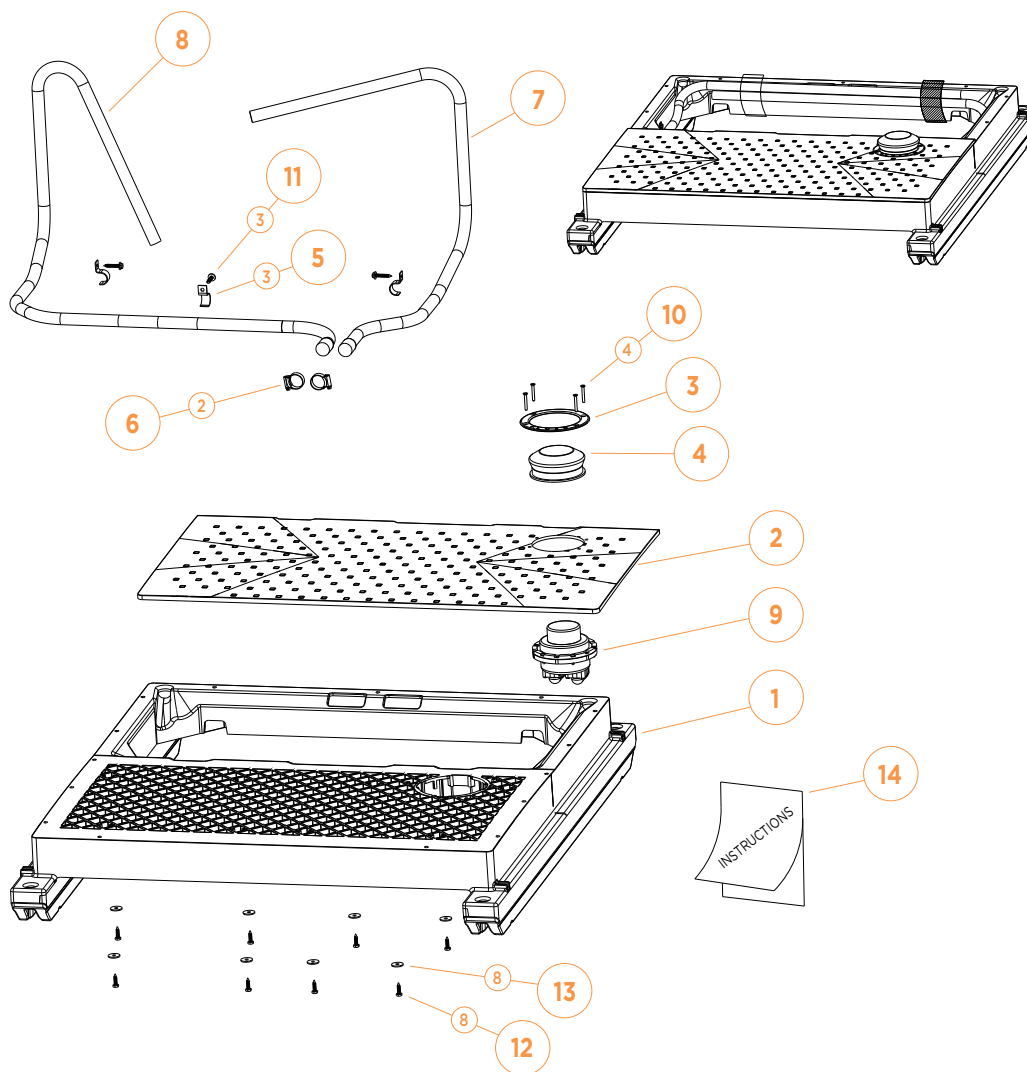

FLUSH SYSTEMS

TABLE OF CONTENTS

- 3** IMPACT FOOT FLUSH
- 4** RECIRCULATING FOOT FLUSH NO FLAPPER
- 5** RECIRCULATING FOOT FLUSH FILTER
- 6** RECIRCULATING HAND FLUSH W/FLAPPER
- 7** WESTERN HAND FLUSH
- 8** STANDARD RECIRCULATING FOOT FLUSH
- 9** STANDARD RECIRCULATING FLUSH W/FLAPPER
- 10** FOOT FLUSH & HAND FLUSH ACCESSORIES

IMPACT FOOT FLUSH | MAJOR ASSEMBLY

ITEM #	PART #	QPU	DESCRIPTION	COMMENT	PRICE
	22705	1	BASE ASSY- IMPACT F/FLSH SOLID		
1	10033	1	BASE ASSY- IMPACT GRID FLOOR		
2	10032	1	COVER- FLOOR IMPACT BASE		
3	16969	1	BEZEL- FOOT PUMP		
4	15801	1	BOOT- BUTTON PUMP		
5	22708	3	CLAMP- J STYLE 11N		
6	12588	2	CLAMP- WORMDRIVE #12		
7	17097	1	HOSE- 3/4 X 72 GREEN		
8	20785	1	HOSE- 3/4 X 85 GREEN W/CUFFS		
9	21013	1	PUMP- ELBOW GUZZLER FOOT		
10	17505	4	SCREW- 10-24 X 1-1/2 STNLS PH		
11	13860	3	SCREW- #14 X 1- 1/2 W/WSH GOLD		
12	22727	8	SCREW- 1/4 X 1 LAG STNLS		
13	11360	8	WASHER- 1/4 ID FENDER STNLS		
14	22707	1	INSTR- IMPACT F/FLUSH SOLID		

RECIRCULATING FOOT FLUSH NO FLAPPER | MAJOR ASSEMBLY

ITEM #	PART #	QPU	DESCRIPTION	COMMENT	PRICE
	21199	1	KIT- RECIR F/FLSH No/FLAP		
1	18473	1	BOWL ASSY- WESTERN NO/FLAPPER		
2	12588	2	CLAMP- WORMDRIVE #12		
3	21150	2	DECAL- FOOT FLUSHING		
4	21151	1	DECAL- FLUSHING UNIT		
5	21048	1	FILTER ASSY- RECIRC F/FLSH		
6	14384	1	HOSE- #44 FLEX	6"	
	21147	1	INSTR- RECIR F/FLSH NO FLAP	SEE WEBSITE	

RECIRCULATING FOOT FLUSH | FILTER ASSEMBLY

ITEM #	PART #	QPU	DESCRIPTION	COMMENT	PRICE
	21048		FILTER ASSY- RECIRC F/FLSH		
1	12588	4	CLAMP- WORMDRIVE #12		
2	15143	1	FILTER- RECIRCULATING FLUSH		
3	21042	1	FITTING- 1IN INS X 1IN INS PVC		
4	21187	1	FITTING- 3/4 INS X 1 INS POLY		
5	14384	10"	HOSE- #44 FLEX		
6	16949	1	SCREEN- TURBO RECIRC FILTER		
7	11261	1	TIE- WIRE 8"		
8	21697	1	NUT- 1- 1/8- 7 UNC STNLS		