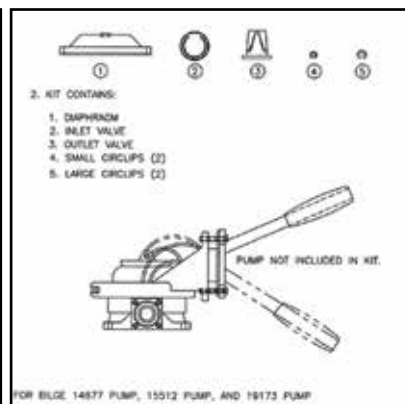

FOOT FLUSH & HAND FLUSH | ACCESSORIES

#16713

FOOT FLUSH | ASSEMBLY

PART #	DESCRIPTION	PRICE
21168	KIT- STRAIGHT GUZZLER Ft VALVE	
17516	KIT- REPAIR FOOT BILGE	
18879	KIT- BABY FOOT In/OUTLET PARTS	
20508	BOOT- BABY FOOT PUMP	
15801	BOOT- BUTTON PUMP	

HAND FLUSH | ASSEMBLY

PART #	DESCRIPTION	PRICE
18873	KIT- BILGE INNER/OUTER PLATES	
15939	SLEEVE- BILGE HANDLE REPLACMNT	
16713	KIT- BILGE VALVE REPLACMNT	
18875	KIT- BILGE UNDERDECK RING	
18877	KIT- BILGE GAITER FOR DECKPLAT	
19010	KIT- BILGE HANDLE ASSY