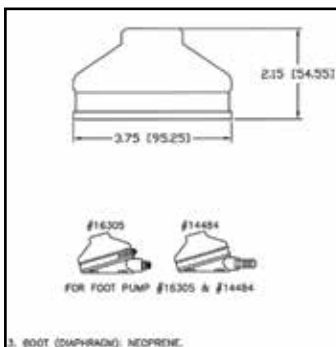

FOOT FLUSH & HAND FLUSH | ACCESSORIES

#20508

FOOT FLUSH | ASSEMBLY

PART #	DESCRIPTION	PRICE
21168	KIT- STRAIGHT GUZZLER Ft VALVE	
17516	KIT- REPAIR FOOT BILGE	
18879	KIT- BABY FOOT In/OUTLET PARTS	
20508	BOOT- BABY FOOT PUMP	
15801	BOOT- BUTTON PUMP	

HAND FLUSH | ASSEMBLY

PART #	DESCRIPTION	PRICE
18873	KIT- BILGE INNER/OUTER PLATES	
15939	SLEEVE- BILGE HANDLE REPLACMNT	
16713	KIT- BILGE VALVE REPLACMNT	
18875	KIT- BILGE UNDERDECK RING	
18877	KIT- BILGE GAITER FOR DECKPLAT	
19010	KIT- BILGE HANDLE ASSY