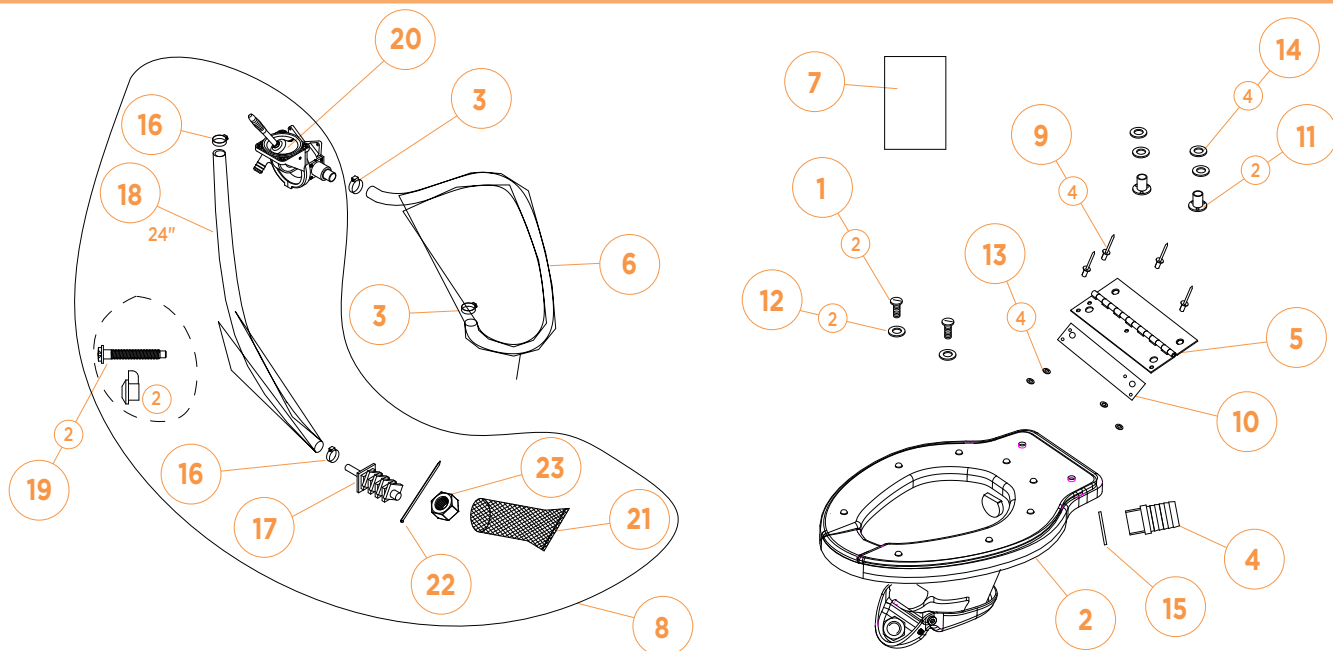

RECIRCULATING FOOT FLUSH NO FLAPPER | MAJOR ASSEMBLY

ITEM #	PART #	QPU	DESCRIPTION	COMMENT	PRICE
	21199	1	KIT- RECIR F/FLSH No/FLAP		
1	18473	1	BOWL ASSY- WESTERN NO/FLAPPER		
2	12588	2	CLAMP- WORMDRIVE #12		
3	21150	2	DECAL- FOOT FLUSHING		
4	21151	1	DECAL- FLUSHING UNIT		
5	21048	1	FILTER ASSY- RECIRC F/FLSH		
6	14384	1	HOSE- #44 FLEX	6"	
	21147	1	INSTR- RECIR F/FLSH NO FLAP	SEE WEBSITE	

RECIRCULATING FOOT FLUSH | FILTER ASSEMBLY

ITEM #	PART #	QPU	DESCRIPTION	COMMENT	PRICE
	21048		FILTER ASSY- RECIRC F/FLSH		
1	12588	4	CLAMP- WORMDRIVE #12		
2	15143	1	FILTER- RECIRCULATING FLUSH		
3	21042	1	FITTING- 1IN INS X 1IN INS PVC		
4	21187	1	FITTING- 3/4 INS X 1 INS POLY		
5	14384	10"	HOSE- #44 FLEX		
6	16949	1	SCREEN- TURBO RECIRC FILTER		
7	11261	1	TIE- WIRE 8"		
8	21697	1	NUT- 1- 1/8- 7 UNC STNLS		

RECIRCULATING HAND FLUSH W/FLAPPER | MAJOR ASSEMBLY

ITEM #	PART #	QPU	DESCRIPTION	COMMENT	PRICE
1	13216	2	BOLT- 1/4-20 X 3/4 SLOT PNHD		
2	21208	1	BOWL ASSY- F/FLSH H/FLSH W/FLP		
3	12588	2	CLAMP- WORMDRIVE #12		
4	21212	1	FITTING- 3/4 FPT X 1 INS PVC		
5	17169	1	HINGE- FLUSH BOWL		
6	14384	1	HOSE- #44 FLEX	22"	
7	20947	1	INSTR- RECIR H/FLSH W/FLAP		
8	15029	1	PUMP ASSY- H/FLSH		
9	18798	4	RIVET- #616 AAL POP		
10	19585	1	SPACER- STNLS BOWL		
11	16884	2	T- NUT- 1/4- 20 X 3/4 PLTD		
12	12382	2	WASHER- 1/4 FLAT STNLS		
13	11315	4	WASHER- 3/16 RIVET STNLS		
14	11368	4	WASHER- 5/16 FLAT STNLS		
15	21085	1	WASHER- 1" FLAT STNLS		
16	12588	2	CLAMP- WORMDRIVE #12		
17	15143	1	FILTER- RECIRCULATING FLUSH		
18	14384	1	HOSE- #44 FLEX	24"	
19	19196	1	KIT- T/SEAT 2-1/2 BOLT/NUT SET		
20	19173	1	PUMP- BILGE W/ELBOW		
21	16949	1	SCREEN- TURBO RECIRC FILTER		
22	11261	1	TIE- WIRE 8"		
23	21697	1	NUT- 1- 1/8- 7 UNC STNLS		
	20946	1	KIT- RECIR H/FLSH W/FLAPPER		
	14965	1	INSTRUCTION- H/FLSH	SEE WEBSITE	
	15029	1	PUMP ASSY- H/FLSH		