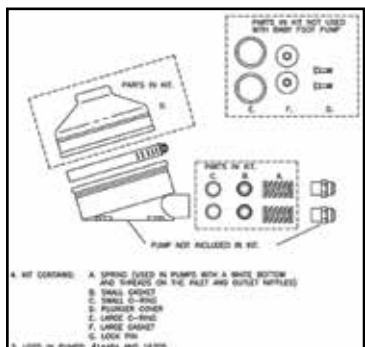

FOOT FLUSH & HAND FLUSH | ACCESSORIES

#18879

FOOT FLUSH | ASSEMBLY

PART #	DESCRIPTION	PRICE
21168	KIT- STRAIGHT GUZZLER Ft VALVE	
17516	KIT- REPAIR FOOT BILGE	
18879	KIT- BABY FOOT In/OUTLET PARTS	
20508	BOOT- BABY FOOT PUMP	
15801	BOOT- BUTTON PUMP	

HAND FLUSH | ASSEMBLY

PART #	DESCRIPTION	PRICE
18873	KIT- BILGE INNER/OUTER PLATES	
15939	SLEEVE- BILGE HANDLE REPLACMNT	
16713	KIT- BILGE VALVE REPLACMNT	
18875	KIT- BILGE UNDERDECK RING	
18877	KIT- BILGE GAITER FOR DECKPLAT	
19010	KIT- BILGE HANDLE ASSY