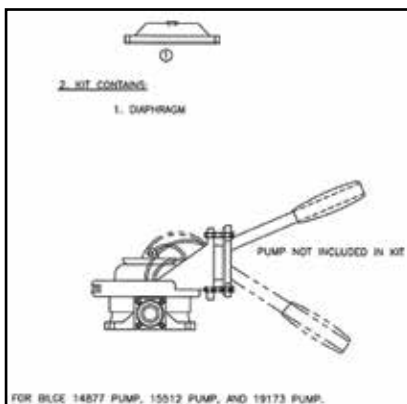

FOOT FLUSH & HAND FLUSH | ACCESSORIES

#18877

FOOT FLUSH | ASSEMBLY

PART #	DESCRIPTION	PRICE
21168	KIT- STRAIGHT GUZZLER Ft VALVE	
17516	KIT- REPAIR FOOT BILGE	
18879	KIT- BABY FOOT In/OUTLET PARTS	
20508	BOOT- BABY FOOT PUMP	
15801	BOOT- BUTTON PUMP	

HAND FLUSH | ASSEMBLY

PART #	DESCRIPTION	PRICE
18873	KIT- BILGE INNER/OUTER PLATES	
15939	SLEEVE- BILGE HANDLE REPLACMNT	
16713	KIT- BILGE VALVE REPLACMNT	
18875	KIT- BILGE UNDERDECK RING	
18877	KIT- BILGE GAITER FOR DECKPLAT	
19010	KIT- BILGE HANDLE ASSY