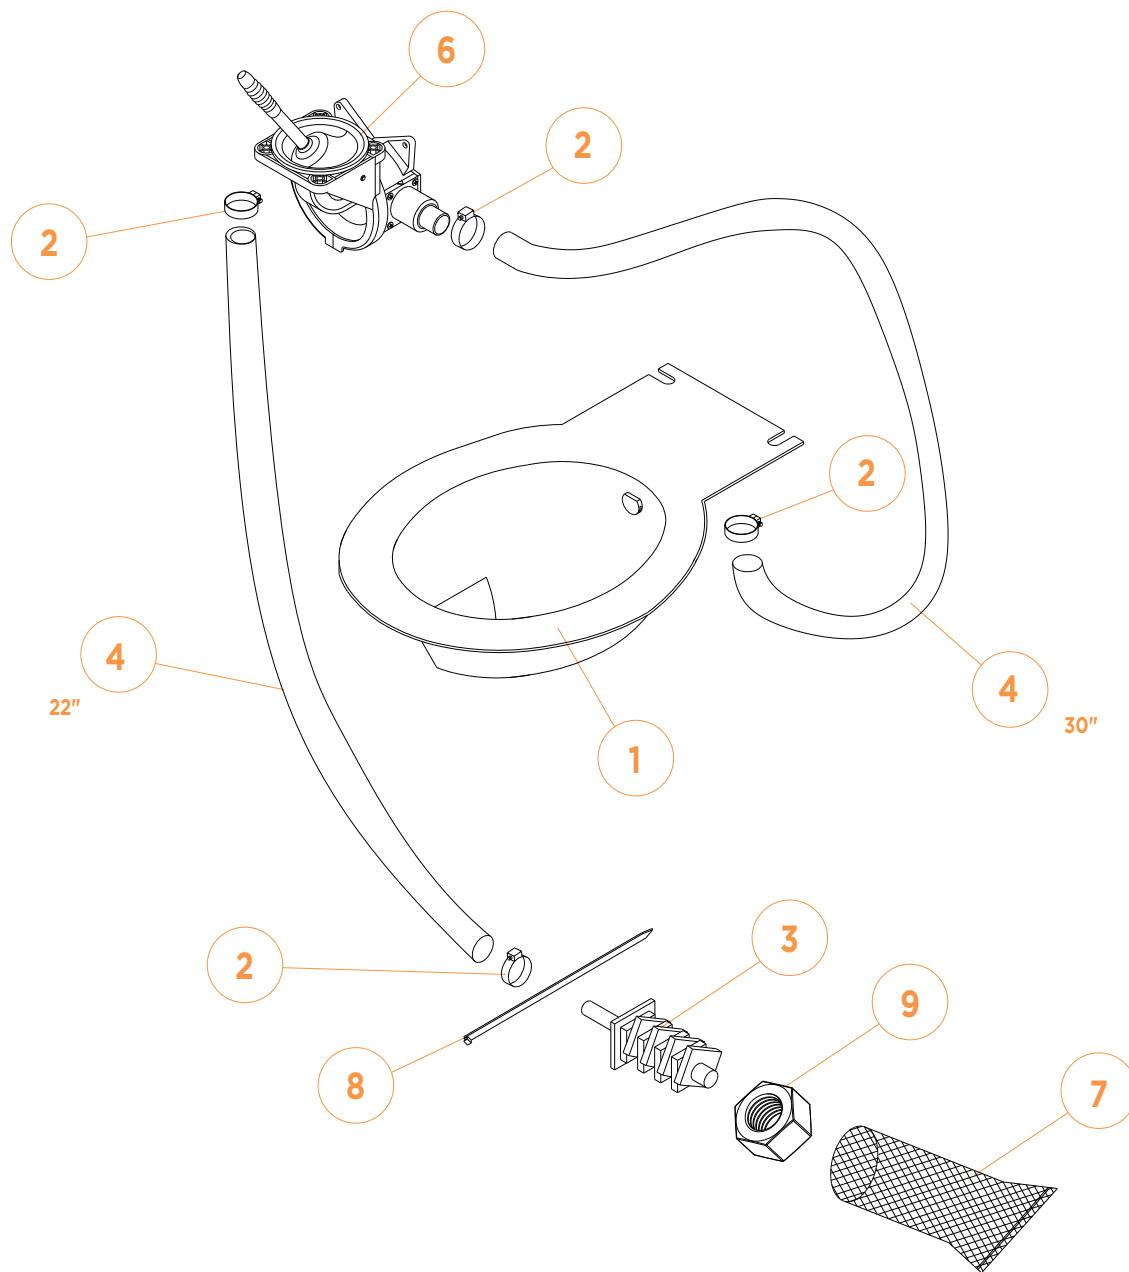

RECIRCULATING FOOT FLUSH | FILTER ASSEMBLY

ITEM #	PART #	QPU	DESCRIPTION	COMMENT	PRICE
	21048		FILTER ASSY- RECIRC F/FLSH		
1	12588	4	CLAMP- WORMDRIVE #12		
2	15143	1	FILTER- RECIRCULATING FLUSH		
3	21042	1	FITTING- 1IN INS X 1IN INS PVC		
4	21187	1	FITTING- 3/4 INS X 1 INS POLY		
5	14384	10"	HOSE- #44 FLEX		
6	16949	1	SCREEN- TURBO RECIRC FILTER		
7	11261	1	TIE- WIRE 8"		
8	21697	1	NUT- 1- 1/8- 7 UNC STNLS		

RECIRCULATING HAND FLUSH W/FLAPPER | MAJOR ASSEMBLY

ITEM #	PART #	QPU	DESCRIPTION	COMMENT	PRICE
1	13216	2	BOLT- 1/4-20 X 3/4 SLOT PNHD		
2	21208	1	BOWL ASSY- F/FLSH H/FLSH W/FLP		
3	12588	2	CLAMP- WORMDRIVE #12		
4	21212	1	FITTING- 3/4 FPT X 1 INS PVC		
5	17169	1	HINGE- FLUSH BOWL		
6	14384	1	HOSE- #44 FLEX	22"	
7	20947	1	INSTR- RECIR H/FLSH W/FLAP		
8	15029	1	PUMP ASSY- H/FLSH		
9	18798	4	RIVET- #616 AAL POP		
10	19585	1	SPACER- STNLS BOWL		
11	16884	2	T- NUT- 1/4- 20 X 3/4 PLTD		
12	12382	2	WASHER- 1/4 FLAT STNLS		
13	11315	4	WASHER- 3/16 RIVET STNLS		
14	11368	4	WASHER- 5/16 FLAT STNLS		
15	21085	1	WASHER- 1" FLAT STNLS		
16	12588	2	CLAMP- WORMDRIVE #12		
17	15143	1	FILTER- RECIRCULATING FLUSH		
18	14384	1	HOSE- #44 FLEX	24"	
19	19196	1	KIT- T/SEAT 2-1/2 BOLT/NUT SET		
20	19173	1	PUMP- BILGE W/ELBOW		
21	16949	1	SCREEN- TURBO RECIRC FILTER		
22	11261	1	TIE- WIRE 8"		
23	21697	1	NUT- 1- 1/8- 7 UNC STNLS		
	20946	1	KIT- RECIR H/FLSH W/FLAPPER		
	14965	1	INSTRUCTION- H/FLSH	SEE WEBSITE	
	15029	1	PUMP ASSY- H/FLSH		

WESTERN HAND FLUSH | MAJOR ASSEMBLY

ITEM #	PART #	QPU	DESCRIPTION	COMMENT	PRICE
	15643	1	KIT- RECIR H/FLSH NO/FLAP		
1	18473	1	BOWL ASSY- WESTERN NO/FLAPPER		
2	12588	4	CLAMP- WORMDRIVE #12		
3	15143	1	FILTER- RECIRCULATING FLUSH		
4	14384	1	HOSE- #44 FLEX	30" / 22"	
6	19173	1	PUMP- BILGE W/ELBOW		
7	16949	1	SCREEN- TURBO RECIRC FILTER		
8	11261	1	TIE- WIRE 8"		
9	21697	1	NUT- 1- 1/8- 7 UNC STNLS		
	15644	1	INSTR- RECIR H/FLSH NO/FLAP	SEE WEBSITE	