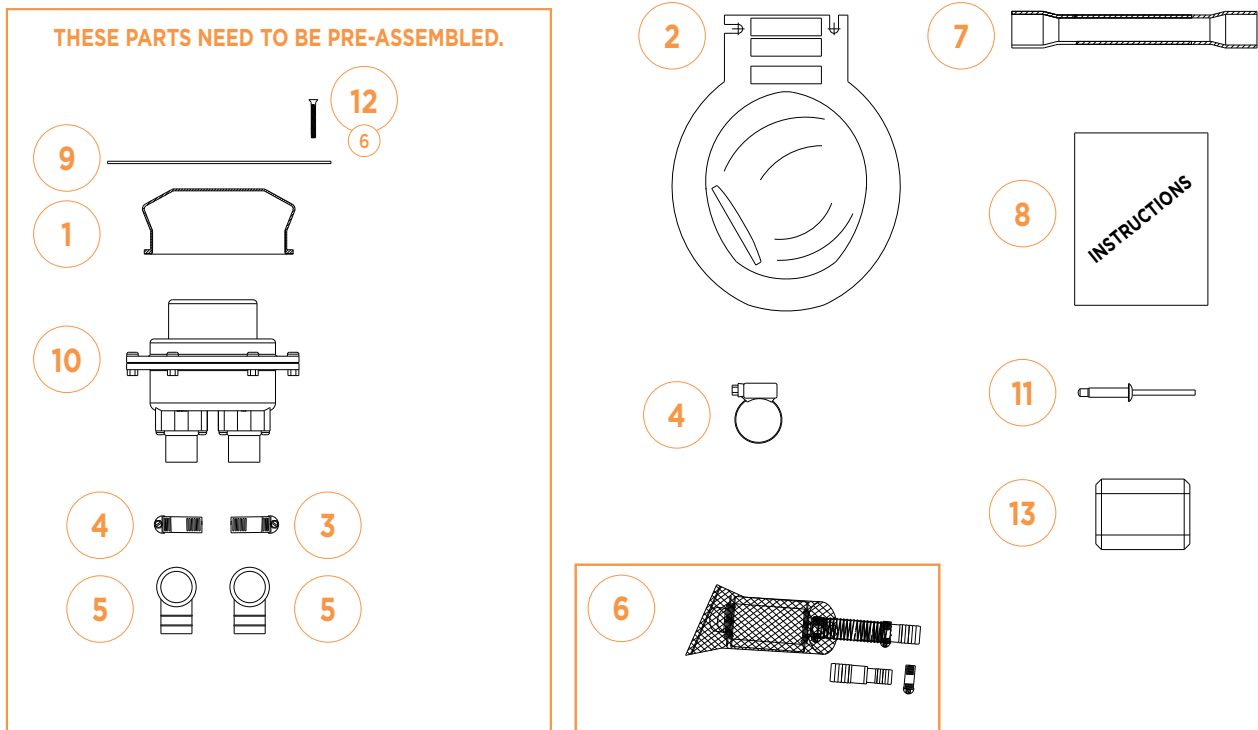

STANDARD RECIRCULATING FOOT FLUSH | MAJOR ASSEMBLY

ITEM #	PART #	QPU	DESCRIPTION	COMMENT	PRICE
	20786	1	KIT- MX3/Trs REC F/FLSH Wst/BL		
1	15801	1	BOOT- BUTTON PUMP		
2	18473	1	BOWL ASSY- WESTERN NO/FLAPPER		
3	17498	1	CLAMP- #30 HI- TORQUE		
4	12588	3	CLAMP- WORMDRIVE #12		
5	14958	2	ELBOW- 90 1IN PMP SLP X BOR HS		
6	21048	1	FILTER ASSY- RECIRC F/FLSH		
7	20785	2	HOSE- 3/4 X 85 GREEN W/CUFFS		
9	18970	1	PLATE- HT2 FLUSH PUMP		
10	17504	1	PUMP- STRAIGHT GUZZLER FOOT		
11	18755	8	RIVET- AVDEL SILVER LONG		
12	19184	6	SCREW-#10-24 1-1/2 STNLS PHPN		
13	17644	1	TUBE- RESTRICTOR		
	20787	1	INSTR- MX3/Trs REC F/FLSH W/BL	SEE WEBSITE