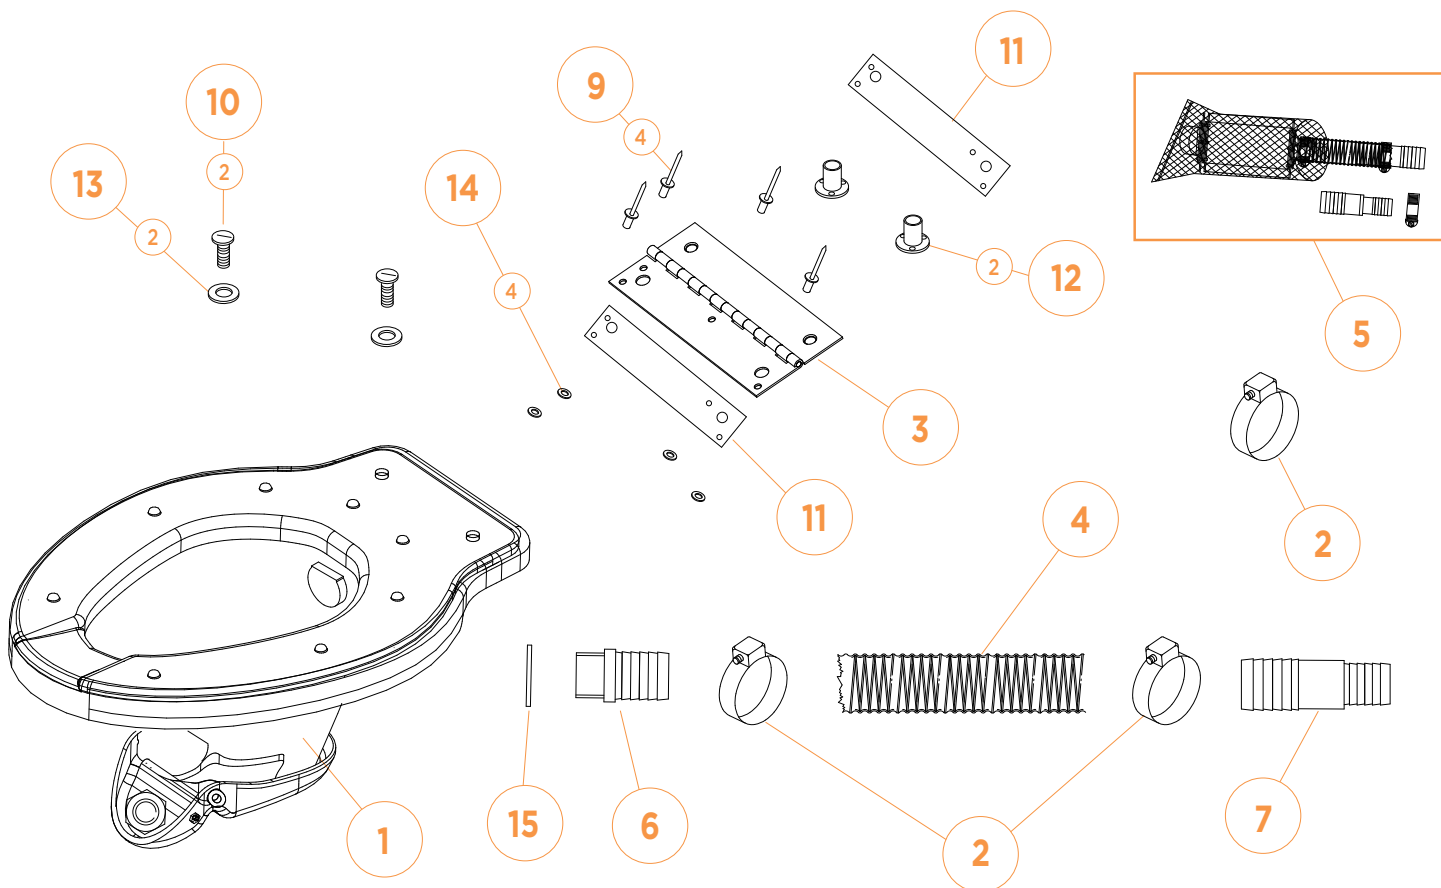

WESTERN HAND FLUSH | MAJOR ASSEMBLY

ITEM #	PART #	QPU	DESCRIPTION	COMMENT	PRICE
	15643	1	KIT- RECIR H/FLSH NO/FLAP		
1	18473	1	BOWL ASSY- WESTERN NO/FLAPPER		
2	12588	4	CLAMP- WORMDRIVE #12		
3	15143	1	FILTER- RECIRCULATING FLUSH		
4	14384	1	HOSE- #44 FLEX	30" / 22"	
6	19173	1	PUMP- BILGE W/ELBOW		
7	16949	1	SCREEN- TURBO RECIRC FILTER		
8	11261	1	TIE- WIRE 8"		
9	21697	1	NUT- 1- 1/8- 7 UNC STNLS		
	15644	1	INSTR- RECIR H/FLSH NO/FLAP	SEE WEBSITE	

STANDARD RECIRCULATING FOOT FLUSH | MAJOR ASSEMBLY

ITEM #	PART #	QPU	DESCRIPTION	COMMENT	PRICE
	20786	1	KIT- MX3/Trs REC F/FLSH Wst/BL		
1	15801	1	BOOT- BUTTON PUMP		
2	18473	1	BOWL ASSY- WESTERN NO/FLAPPER		
3	17498	1	CLAMP- #30 HI- TORQUE		
4	12588	3	CLAMP- WORMDRIVE #12		
5	14958	2	ELBOW- 90 1IN PMP SLP X BOR HS		
6	21048	1	FILTER ASSY- RECIRC F/FLSH		
7	20785	2	HOSE- 3/4 X 85 GREEN W/CUFFS		
9	18970	1	PLATE- HT2 FLUSH PUMP		
10	17504	1	PUMP- STRAIGHT GUZZLER FOOT		
11	18755	8	RIVET- AVDEL SILVER LONG		
12	19184	6	SCREW-#10-24 1-1/2 STNLS PHPN		
13	17644	1	TUBE- RESTRICTOR		
	20787	1	INSTR- MX3/Trs REC F/FLSH W/BL	SEE WEBSITE	

STANDARD RECIRCULATING FLUSH W/FLAPPER | MAJOR ASSEMBLY

(CAN BE USED ON TUFWAY, MAXIM 3000, MAXIM 3000 II, GLOBAL, GLOBAL 1.5, AND HIGHRISE)

ITEM #	PART #	QPU	DESCRIPTION	COMMENT	PRICE
	21301		KIT- MX3/II/Tuf REC F/FL W/FLP		
1	21208	1	BOWL ASSY- F/FLSH H/FLSH W/FLP		
2	12588	3	CLAMP- WORMDRIVE #12		
3	17169	1	HINGE- FLUSH BOWL		
4	14384	8"	HOSE- #44 FLEX		
5	21048	1	FILTER ASSY- RECIRC F/FLSH		
6	21212	1	FITTING- 3/4 FPT X 1 INS PVC		
7	21187	1	FITTING- 3/4 INS X 1 INS POLY		
8	21333	1	INSTR- FOOT FLUSH/FLAPPER BOWL		
9	18798	4	RIVET- #616 AAL POP		
10	18718	2	SCREW- 1/4- 20 X 1 TRUSS HEAD		
11	19585	2	SPACER- STNLS BOWL		
12	16884	2	T- NUT- 1/4- 20 X 3/4 PLTD		
13	12382	2	WASHER- 1/4 FLAT STNLS		
14	11315	4	WASHER- 3/16 RIVET STNLS		
15	21085	1	WASHER- 1" FLAT STNLS		