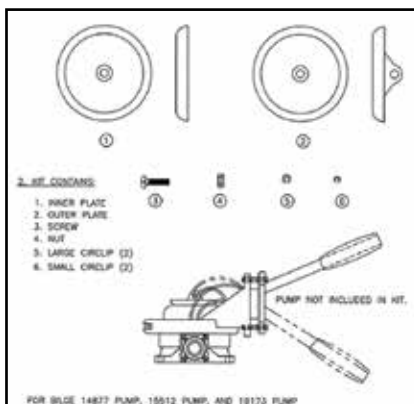

WESTERN HAND FLUSH | MAJOR ASSEMBLY

ITEM #	PART #	QPU	DESCRIPTION	COMMENT	PRICE
	15643	1	KIT- RECIR H/FLSH NO/FLAP		
1	18473	1	BOWL ASSY- WESTERN NO/FLAPPER		
2	12588	4	CLAMP- WORMDRIVE #12		
3	15143	1	FILTER- RECIRCULATING FLUSH		
4	14384	1	HOSE- #44 FLEX	30" / 22"	
6	19173	1	PUMP- BILGE W/ELBOW		
7	16949	1	SCREEN- TURBO RECIRC FILTER		
8	11261	1	TIE- WIRE 8"		
9	21697	1	NUT- 1- 1/8- 7 UNC STNLS		
	15644	1	INSTR- RECIR H/FLSH NO/FLAP	SEE WEBSITE	

STANDARD RECIRCULATING FLUSH W/FLAPPER | MAJOR ASSEMBLY

(CAN BE USED ON TUFWAY, MAXIM 3000, MAXIM 3000 II, GLOBAL, GLOBAL 1.5, AND HIGHRISE)

ITEM #	PART #	QPU	DESCRIPTION	COMMENT	PRICE
	21301		KIT- MX3/II/Tuf REC F/FL W/FLP		
1	21208	1	BOWL ASSY- F/FLSH H/FLSH W/FLP		
2	12588	3	CLAMP- WORMDRIVE #12		
3	17169	1	HINGE- FLUSH BOWL		
4	14384	8"	HOSE- #44 FLEX		
5	21048	1	FILTER ASSY- RECIRC F/FLSH		
6	21212	1	FITTING- 3/4 FPT X 1 INS PVC		
7	21187	1	FITTING- 3/4 INS X 1 INS POLY		
8	21333	1	INSTR- FOOT FLUSH/FLAPPER BOWL		
9	18798	4	RIVET- #616 AAL POP		
10	18718	2	SCREW- 1/4- 20 X 1 TRUSS HEAD		
11	19585	2	SPACER- STNLS BOWL		
12	16884	2	T- NUT- 1/4- 20 X 3/4 PLTD		
13	12382	2	WASHER- 1/4 FLAT STNLS		
14	11315	4	WASHER- 3/16 RIVET STNLS		
15	21085	1	WASHER- 1" FLAT STNLS		

#18875

#18873

#19010

FOOT FLUSH | ASSEMBLY

PART #	DESCRIPTION	PRICE
21168	KIT- STRAIGHT GUZZLER Ft VALVE	
17516	KIT- REPAIR FOOT BILGE	
18879	KIT- BABY FOOT In/OUTLET PARTS	
20508	BOOT- BABY FOOT PUMP	
15801	BOOT- BUTTON PUMP	